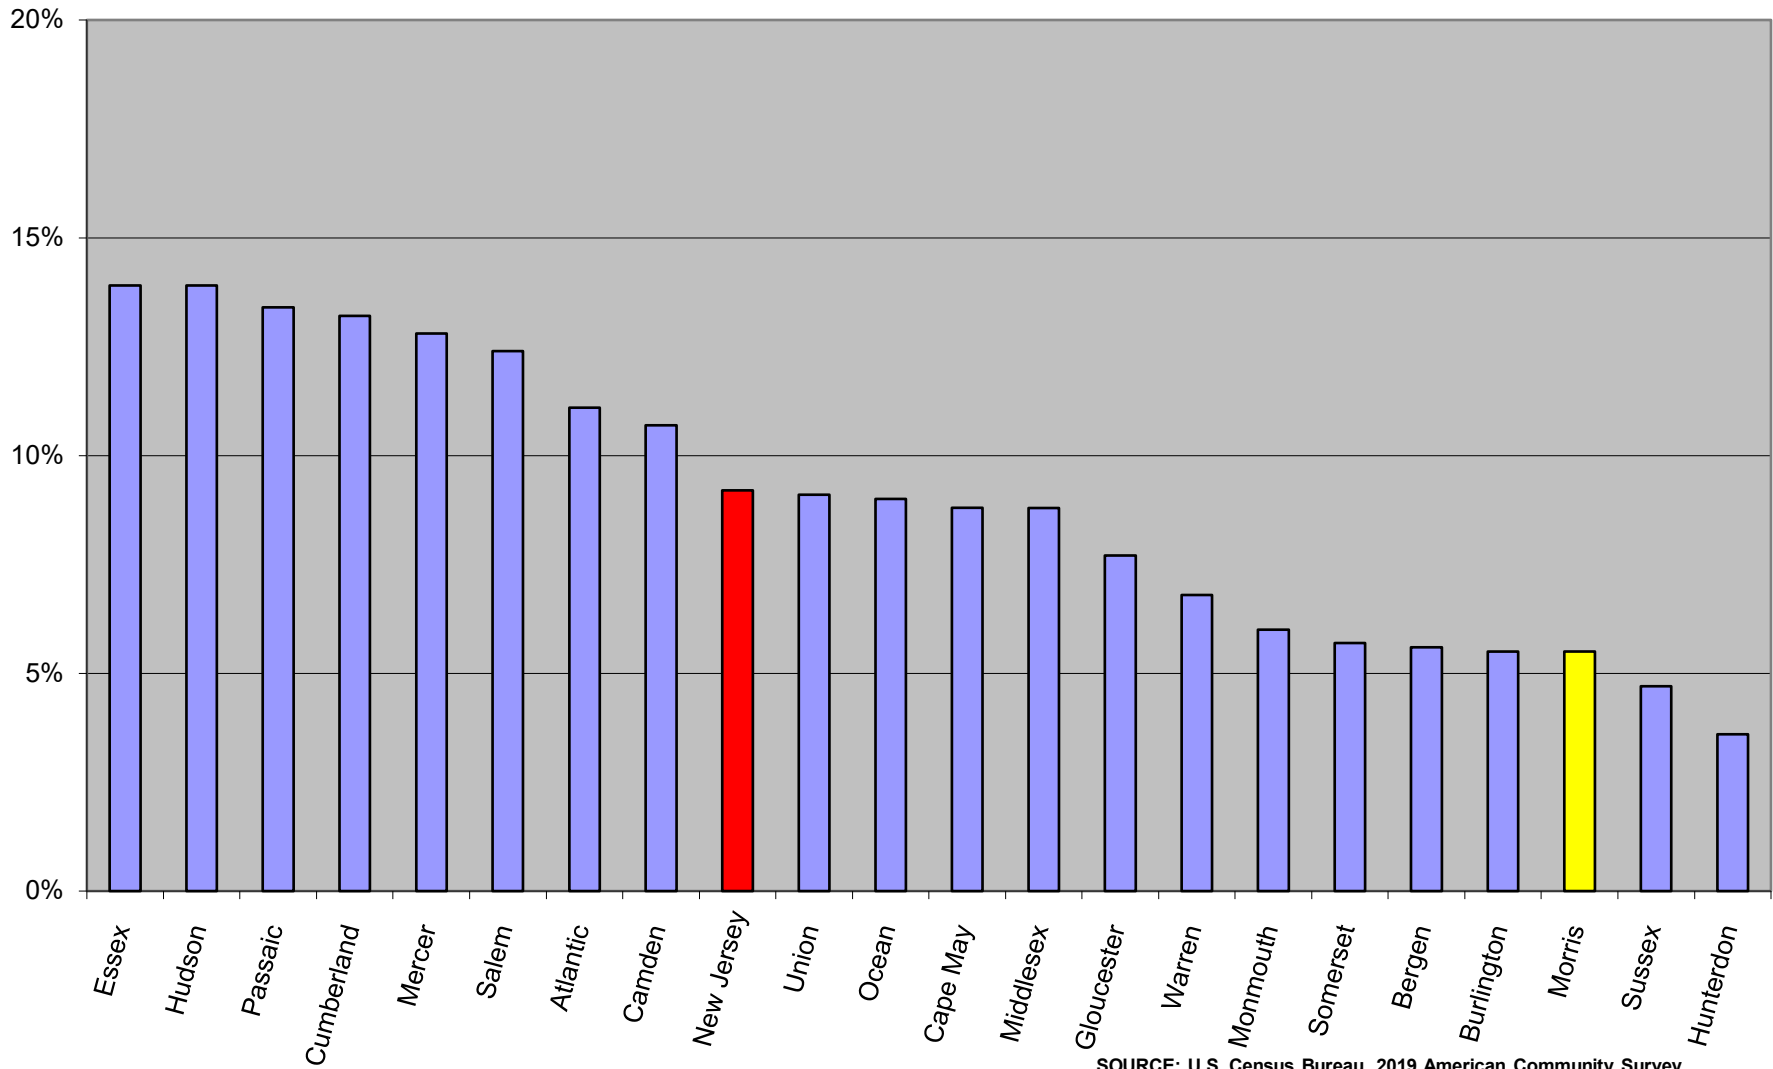

Poverty Rate by County, 2019

Individuals

SOURCE: U.S. Census Bureau, 2019 American Community Survey
Chart Revised: October 2020