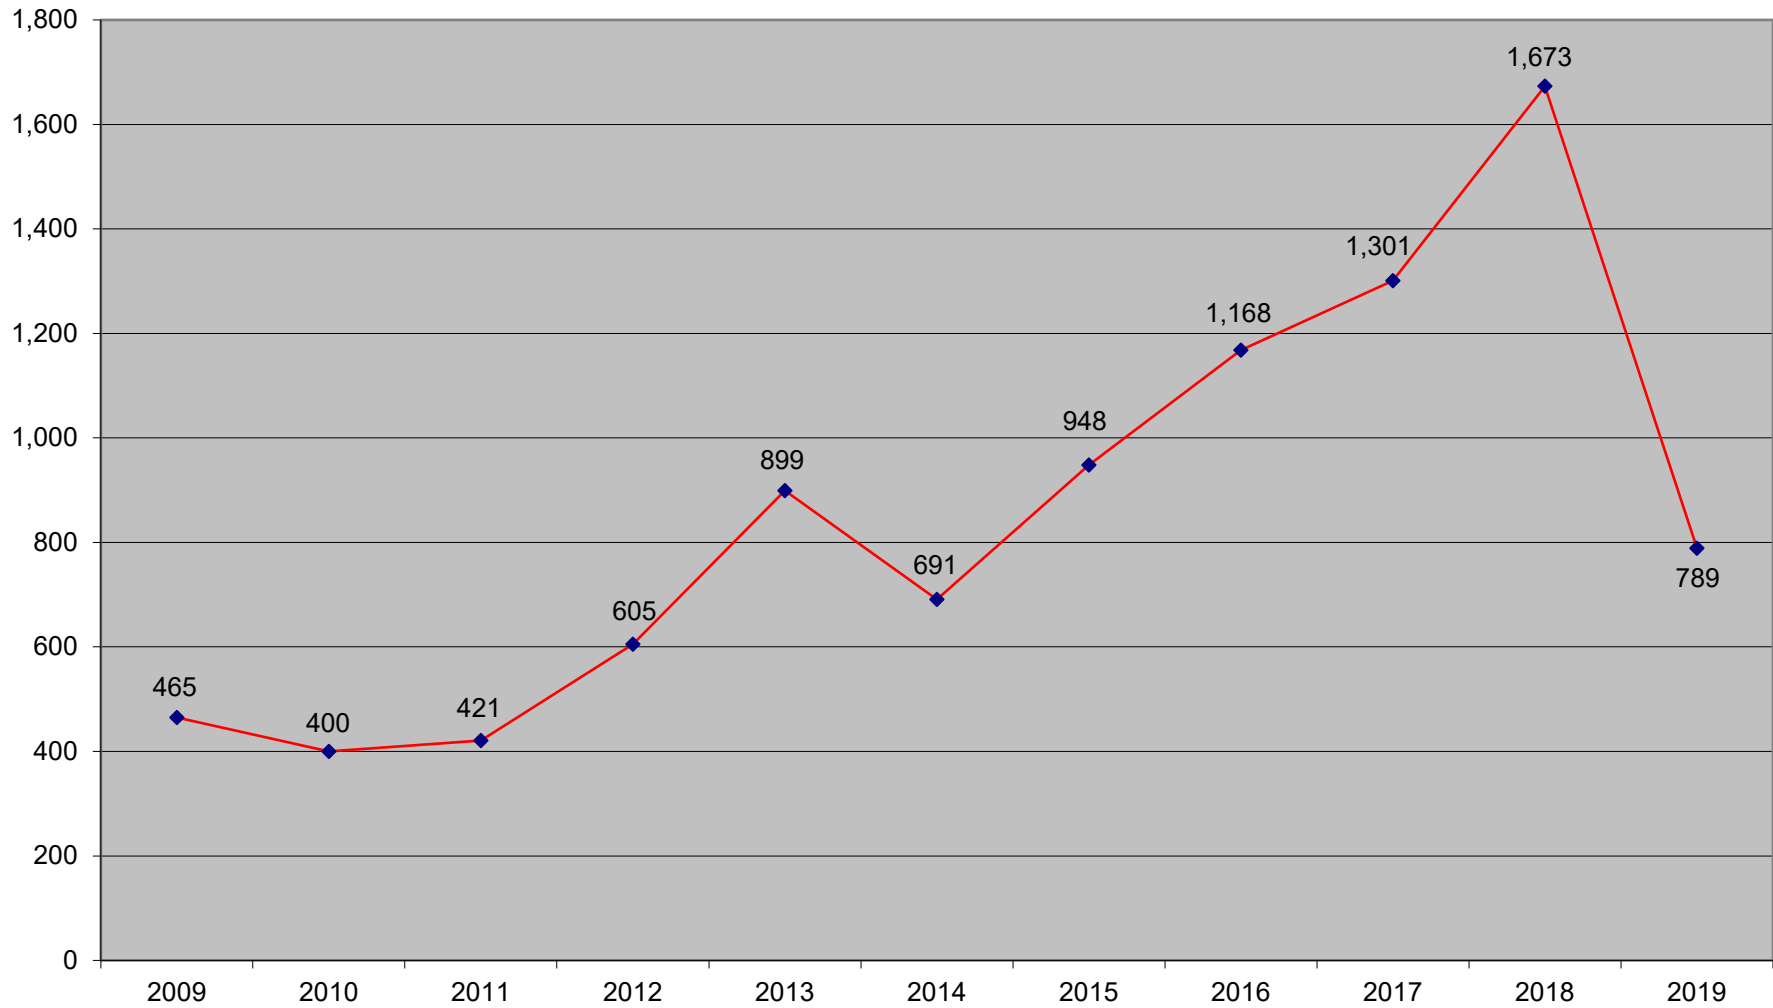

New Housing Units Authorized by Building Permits, 2009 - 2019 Morris County

SOURCE: N.J. Department of Community Affairs
Chart Revised: October 2020