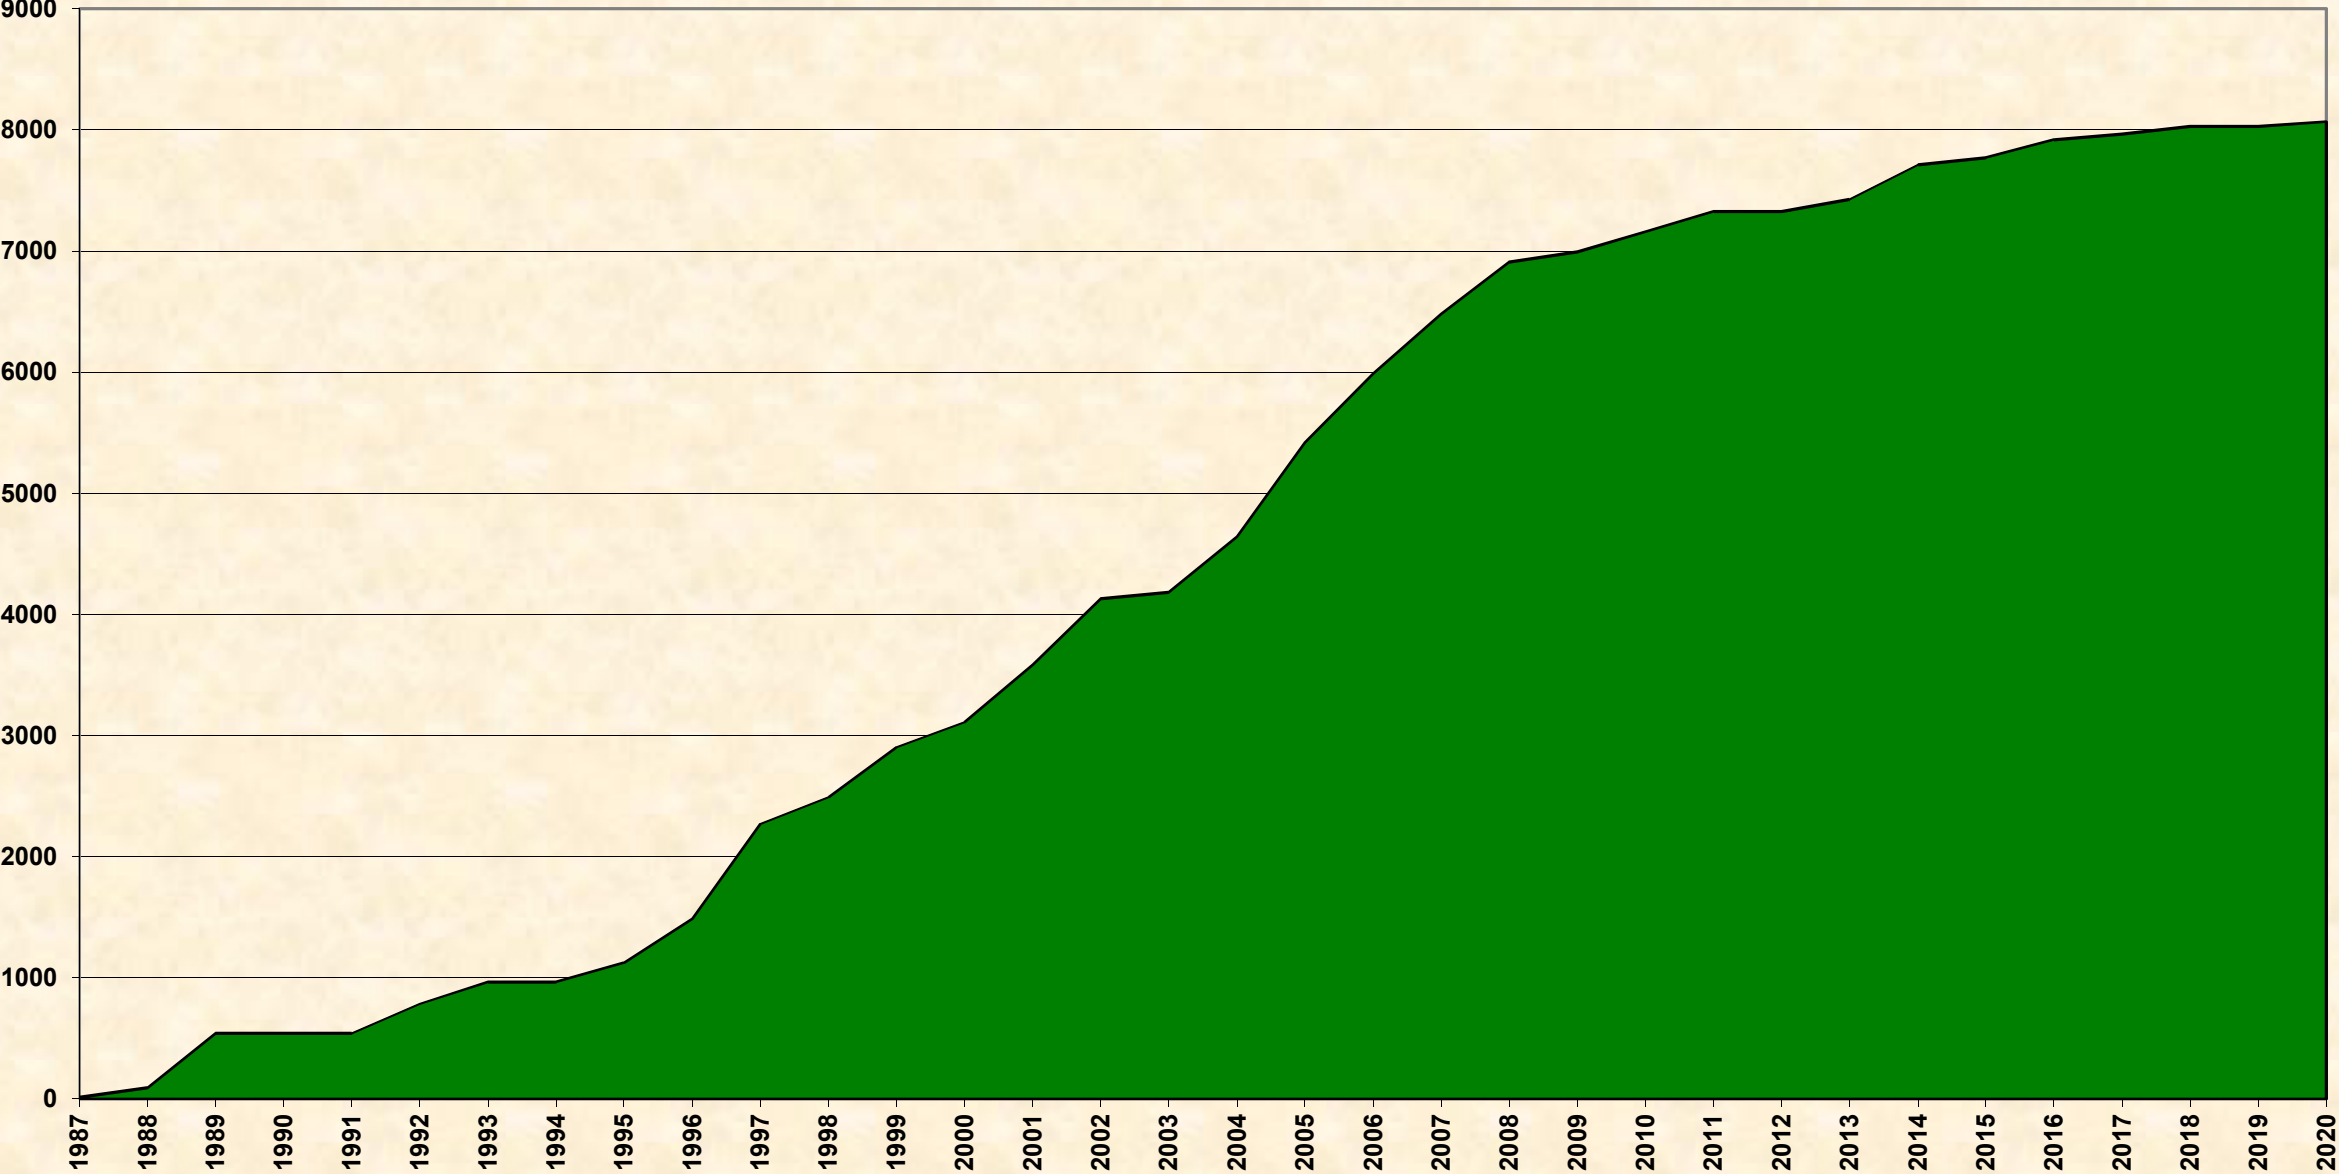

MORRIS COUNTY FARMLAND PRESERVATION CUMULATIVE ACRES PRESERVED

Acres

Acres Preserved as of July 30, 2020 - 8,066

Year