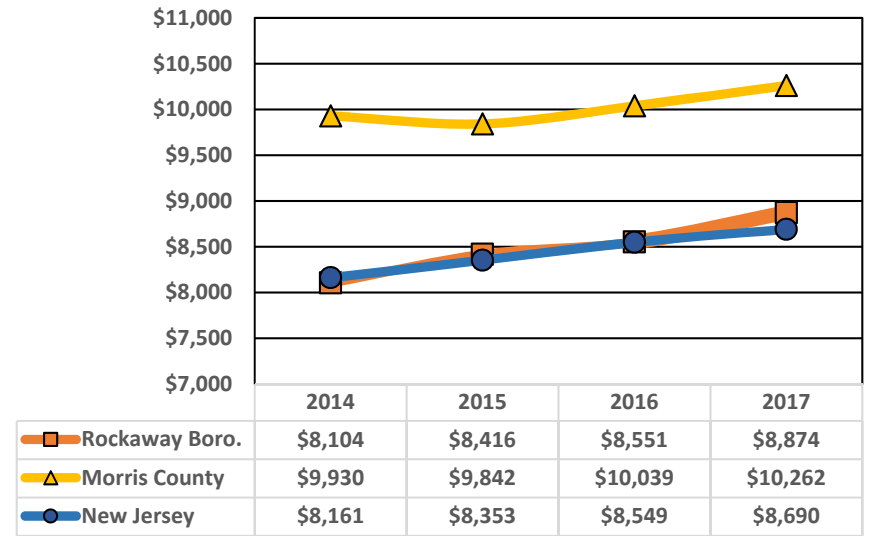

Average Residential Property Tax

Source: Median Housing Prices- U.S Census ACS 5-Year Estimates periods 2010-2014 to 2013-2017 / Source: Average Residential Property Tax - NJ Department of Community Affairs Property Tax Tables 2014 - 2017