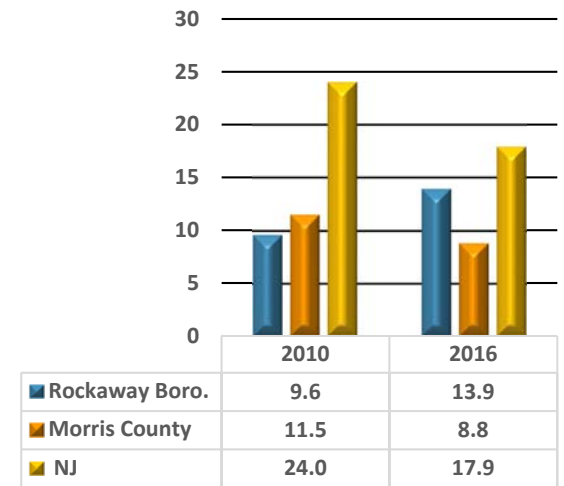

Crime

Violent Crime Rate

Nonviolent Crime Rate

Total Crime Rate

Source: NJ State Police Uniform Crime Reporting Unit: Crime in NJ 2010, 2016 - Crime Rate per 1,000 persons