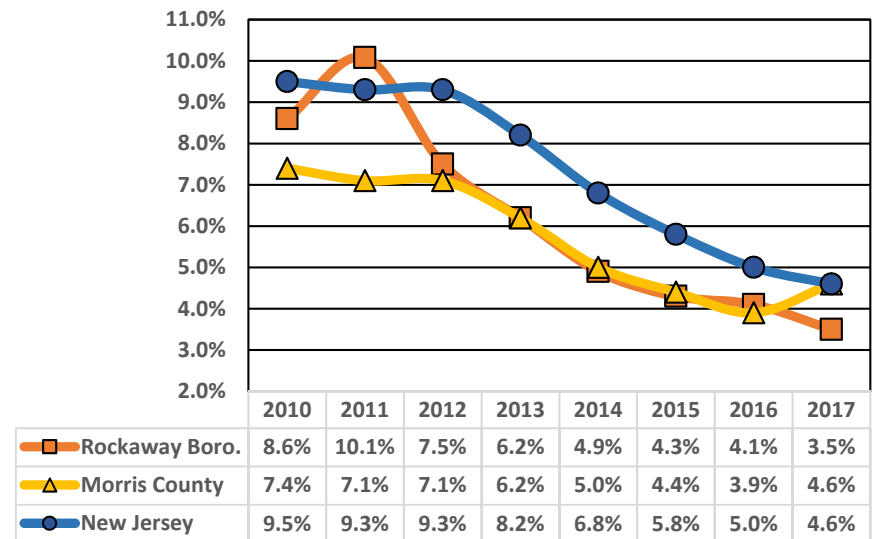

Unemployment Rate

Source: Median Household Income - U.S Census ACS 5-Year Estimates periods 2010-2013 to 2013-2017 / Source: Unemployment - NJ Department of Labor and Workforce Development