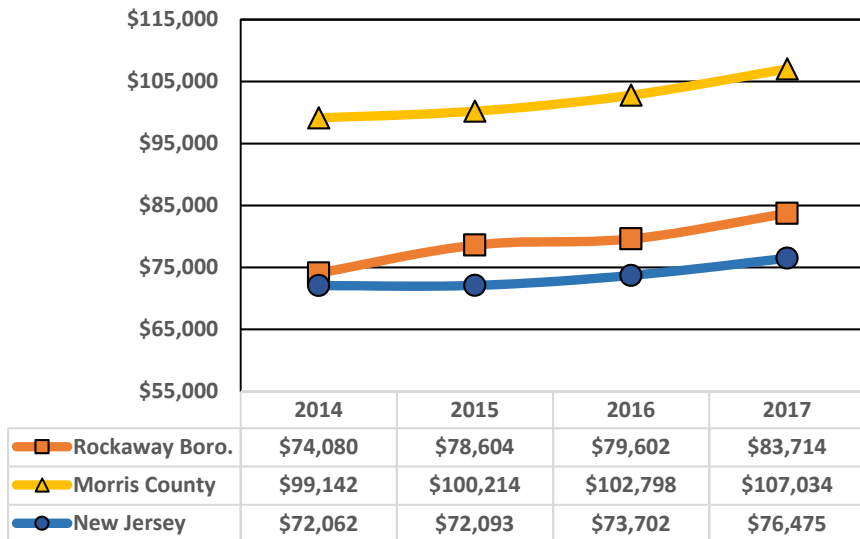

Economic Indicators

Median Household Income