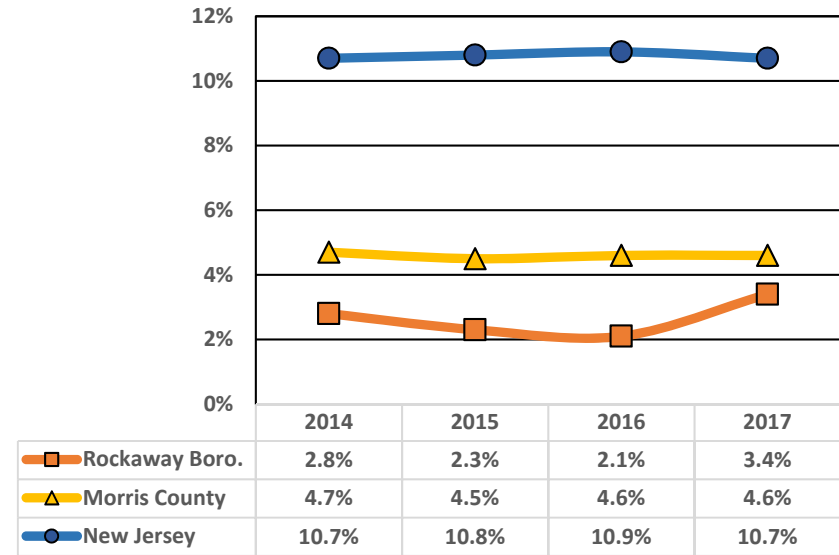

Percent of Residents Paying More Than 30 Percent of Income on Housing

Percent Below Poverty Level

Source: Percent of Income Paid and Poverty Level - U.S. Census ACS 5- Year Estimates 2013- 2017