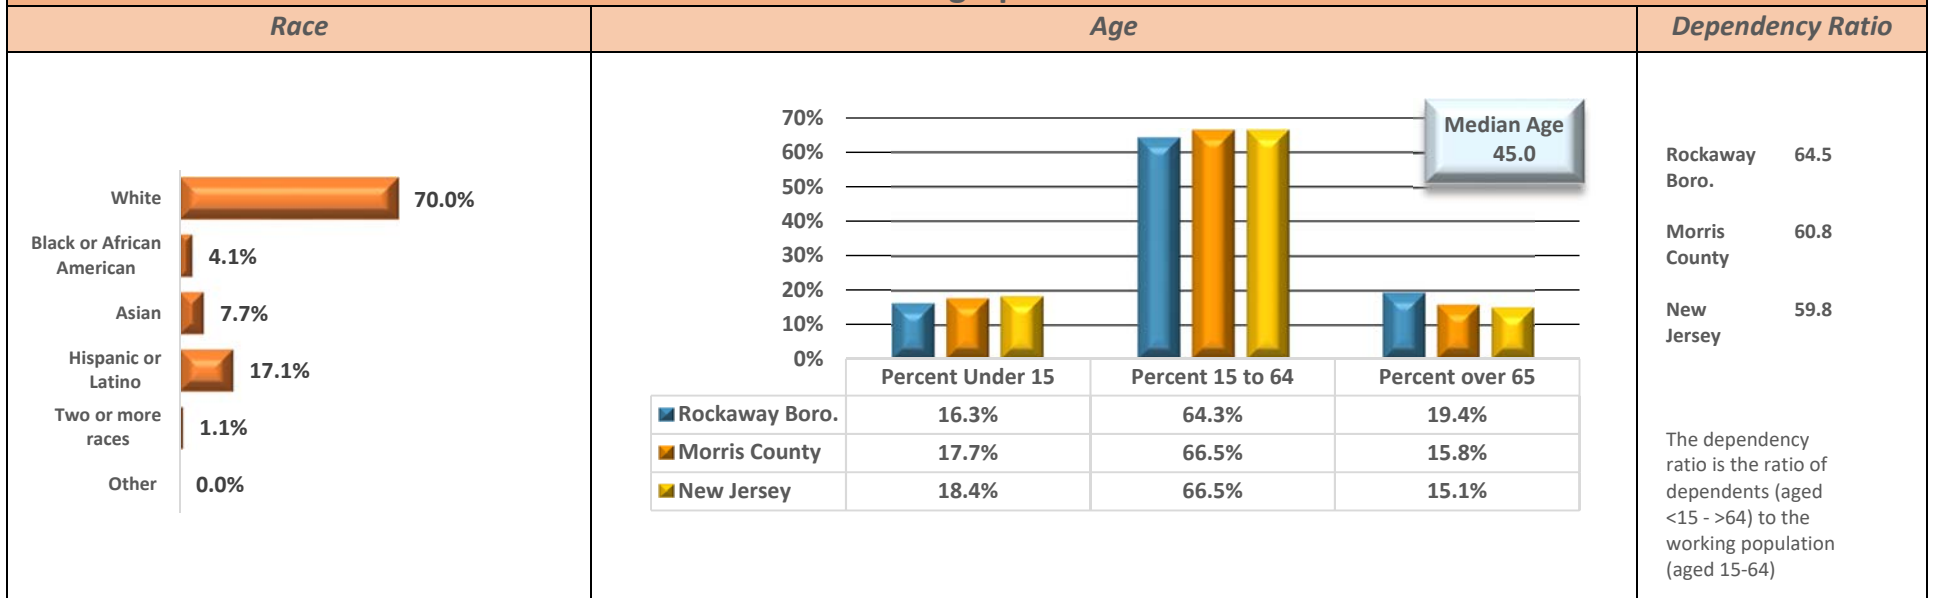

Rockaway Borough Morris County, NJ

Year Incorporated: 1894
Form of Government: Mayor & Council

2017 Estimated Population: 6,474
Population Change 2010-2017: 0.6%
2017 Population Density: 3,127 (per square mile of land area)

Prepared by the Morris County Office of Planning and Preservation

Demographics

Source: Race, Demographics and Dependency Ratio - U.S Census ACS 5-Year Estimate 2013-2017 (Values < .01% display as 0.0%)

Land Use and Housing