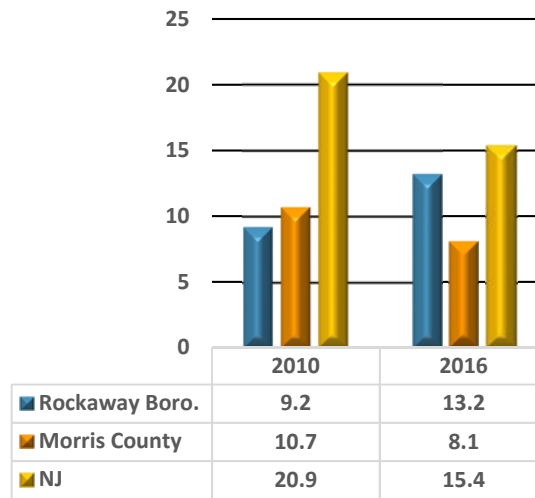

Crime

Violent Crime Rate

Nonviolent Crime Rate

Total Crime Rate

Source: NJ State Police Uniform Crime Reporting Unit: Crime in NJ 2010, 2016 - Crime Rate per 1,000 persons