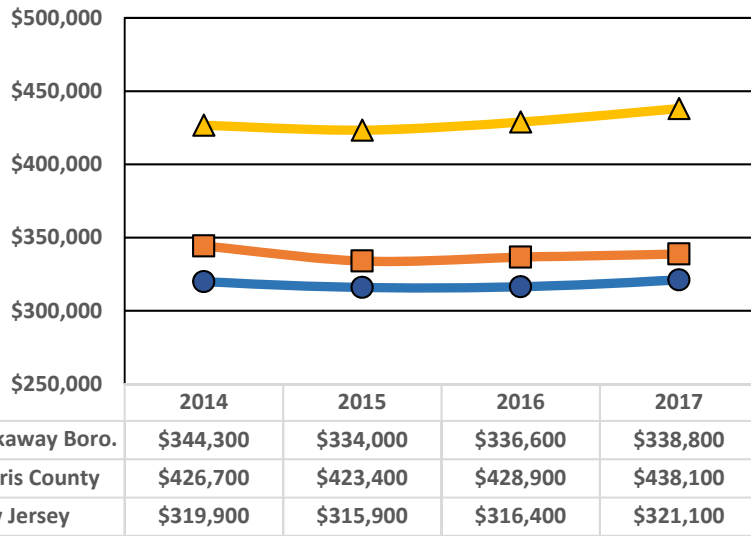

Median Housing Prices