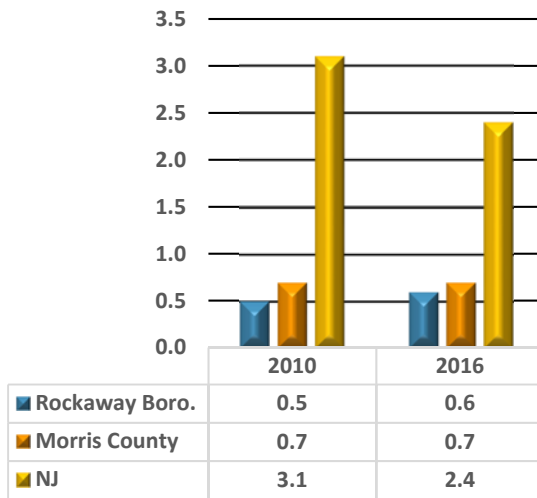

Crime

Violent Crime Rate

Nonviolent Crime Rate

Total Crime Rate

Source: NJ State Police Uniform Crime Reporting Unit: Crime in NJ 2010, 2016 - Crime Rate per 1,000 persons