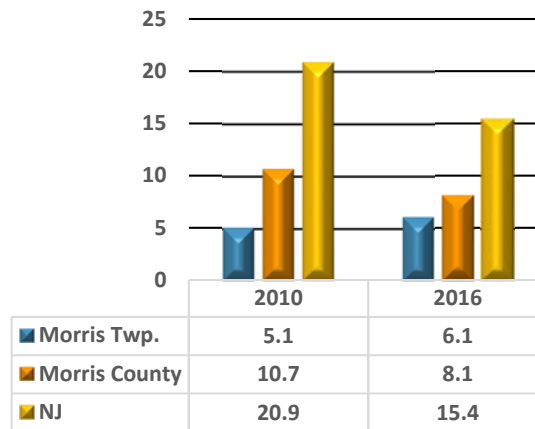

Source: NJ State Police Uniform Crime Reporting Unit: Crime in NJ 2010, 2016 - Crime Rate per 1,000 persons