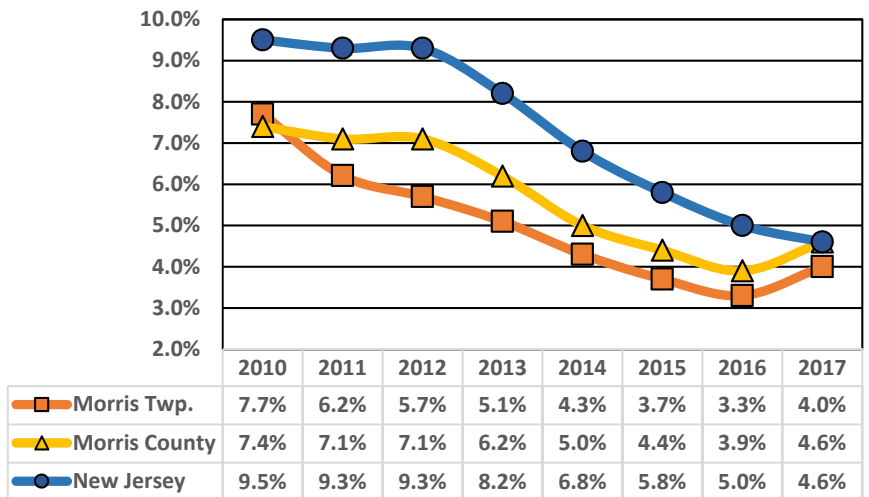

Unemployment Rate

Source: Median Household Income - U.S Census ACS 5-Year Estimates periods 2010-2013 to 2013-2017 / Source: Unemployment - NJ Department of Labor and Workforce Development