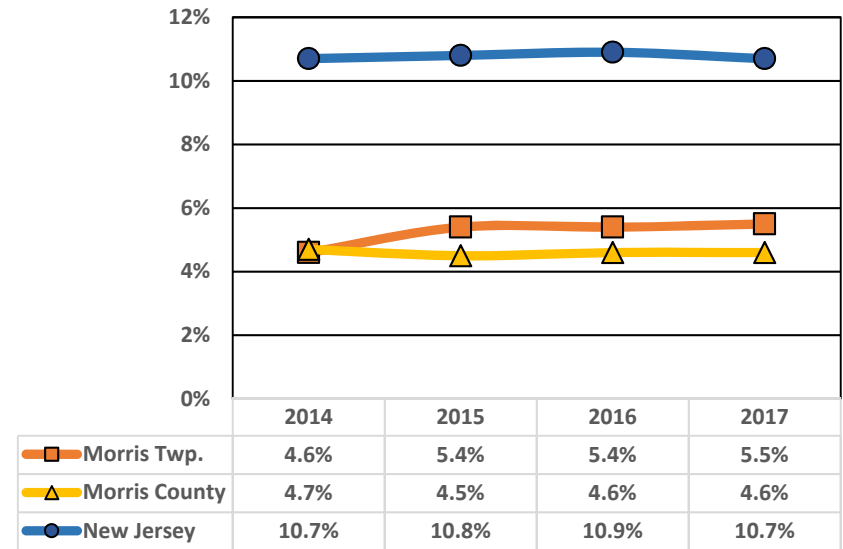

Percent of Residents Paying More Than 30 Percent of Income on Housing

Percent Below Poverty Level

Source: Percent of Income Paid and Poverty Level - U.S. Census ACS 5- Year Estimates 2013- 2017