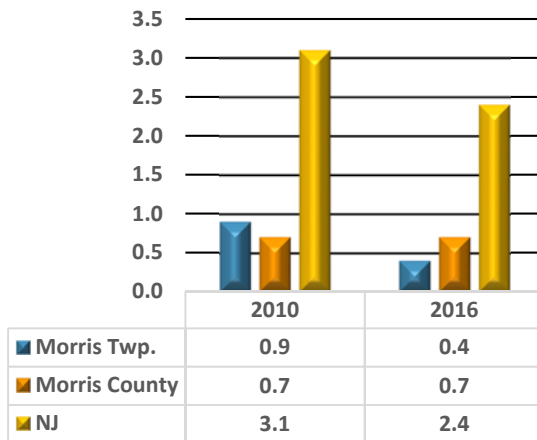

Crime

Violent Crime Rate

Nonviolent Crime Rate

Total Crime Rate

Source: NJ State Police Uniform Crime Reporting Unit: Crime in NJ 2010, 2016 - Crime Rate per 1,000 persons