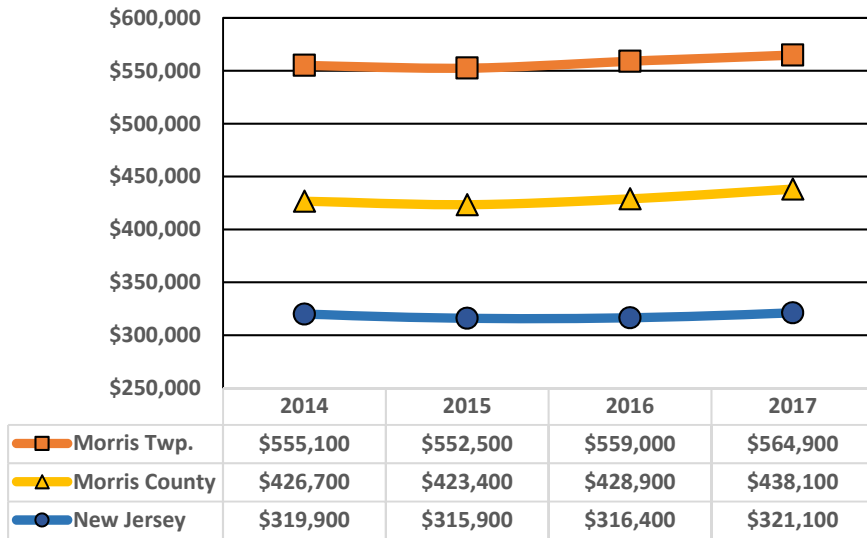

Median Housing Prices