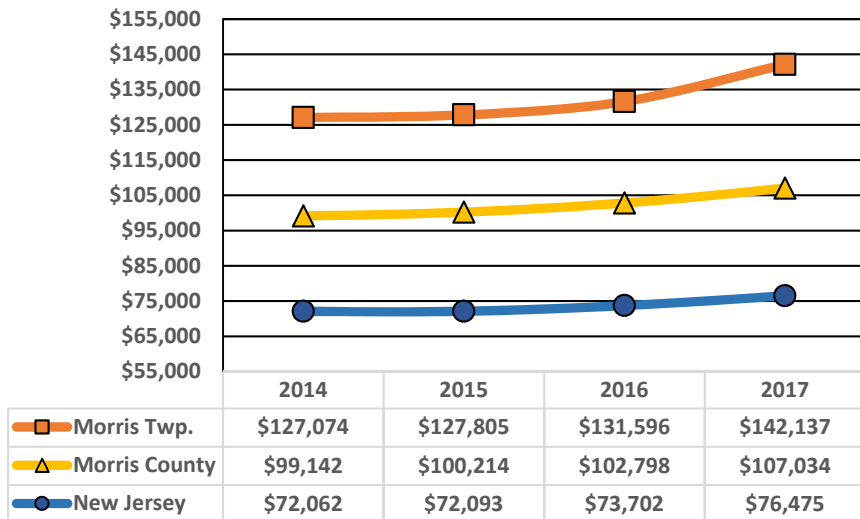

Economic Indicators

Median Household Income