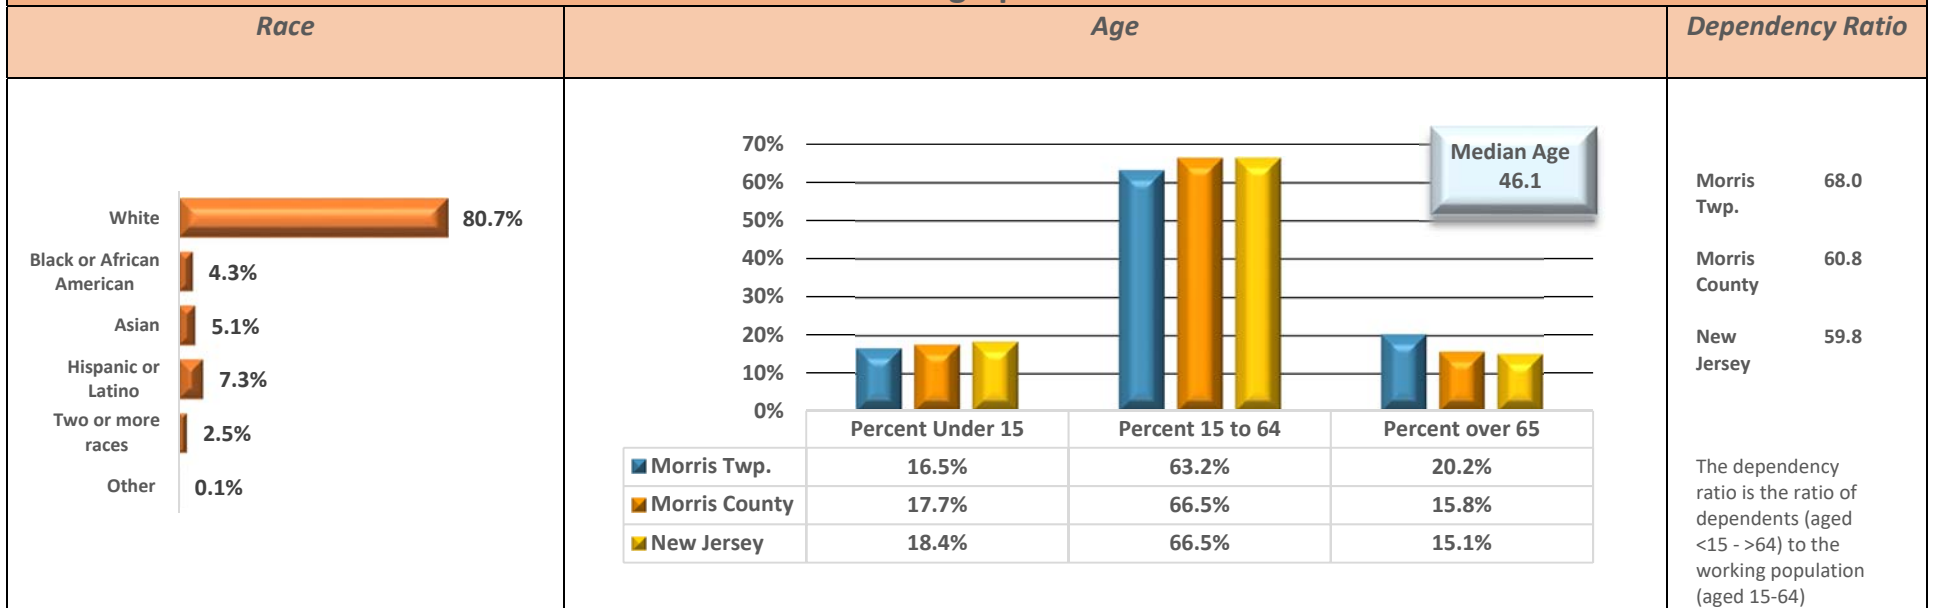

Morris Township Morris County, NJ

Year Incorporated: 1740
Form of Government: Township Committee

2017 Estimated Population: 22,489
Population Change 2010-2017: 0.8%
2017 Population Density: 1,440 (per square mile of land area)

Prepared by the Morris County Office of Planning and Preservation

Demographics

Source: Race, Demographics and Dependency Ratio - U.S Census ACS 5-Year Estimate 2013-2017

Land Use and Housing

Parcel Values as a Percentage of Total Value