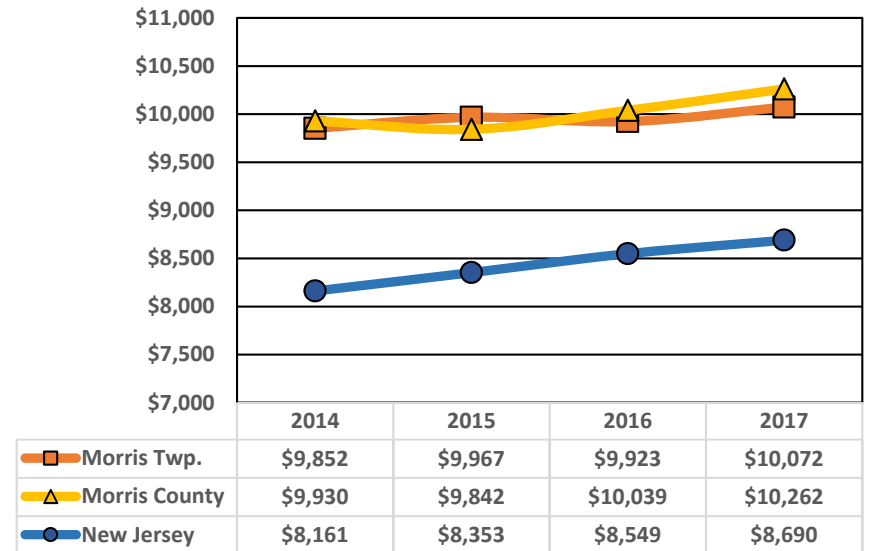

Average Residential Property Tax

Source: Median Housing Prices- U.S Census ACS 5-Year Estimates periods 2010-2014 to 2013-2017 / Source: Average Residential Property Tax - NJ Department of Community Affairs Property Tax Tables 2014 - 2017