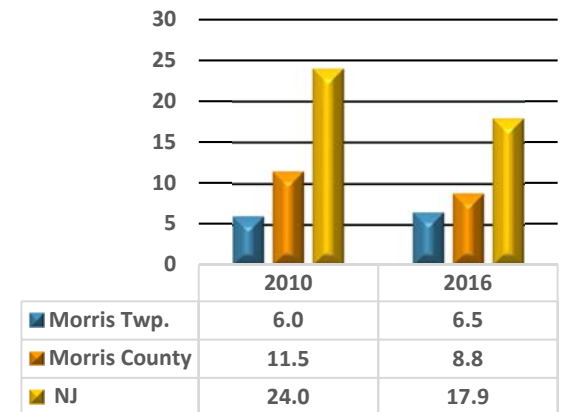

Source: NJ State Police Uniform Crime Reporting Unit: Crime in NJ 2010, 2016 - Crime Rate per 1,000 persons