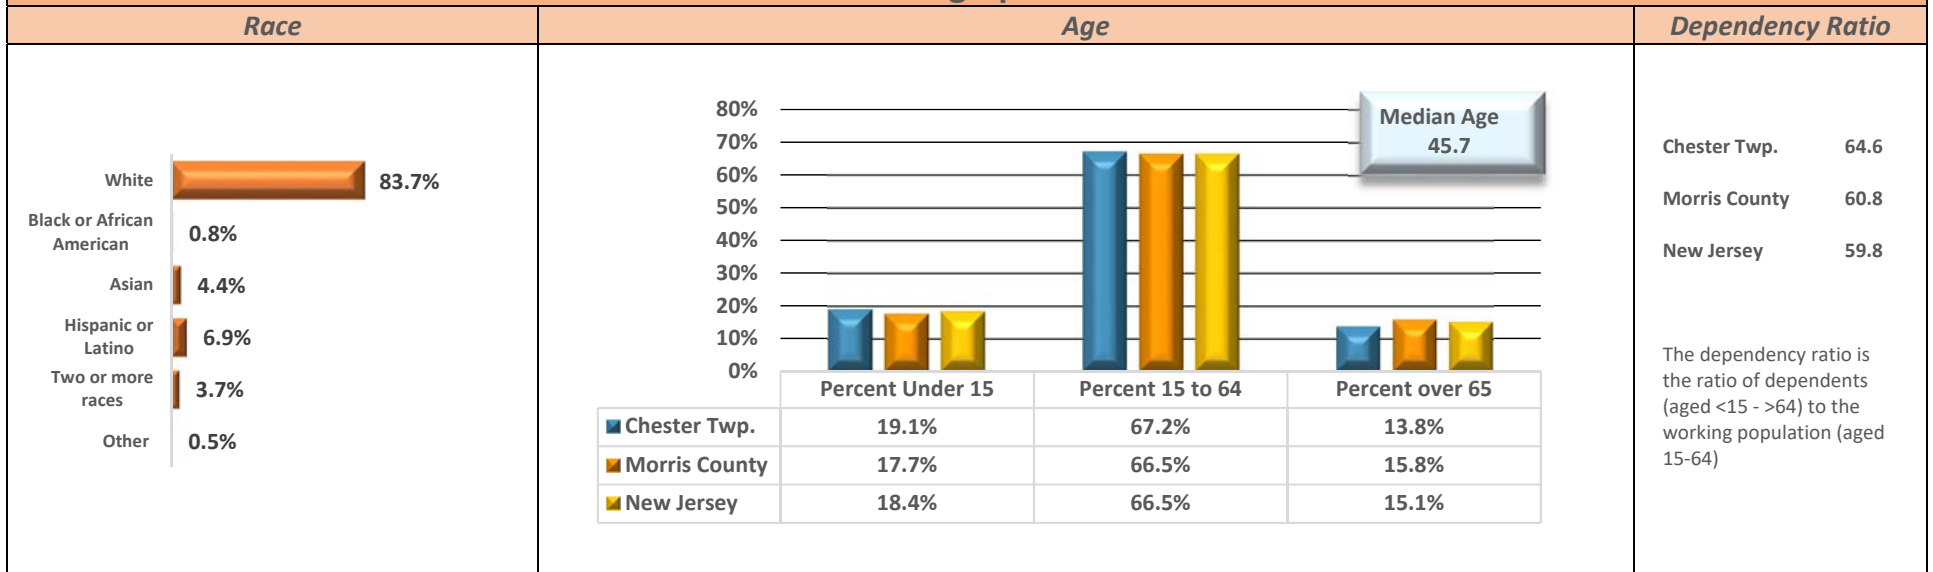

Chester Township Morris County, NJ

Year Incorporated: 1799
Form of Government: Small Population Plan C

2017 Estimated Population: 7,915
Population Change 2010-2017: 1.0%
2017 Population Density: 269 (per square mile of land area)

Prepared by the Morris County Office of Planning & Preservation

Demographics

Source: Race, Demographics and Dependency Ratio - U.S Census ACS 5-Year Estimate 2013-2017

Land Use and Housing

Parcel Values as a Percentage of Total Value