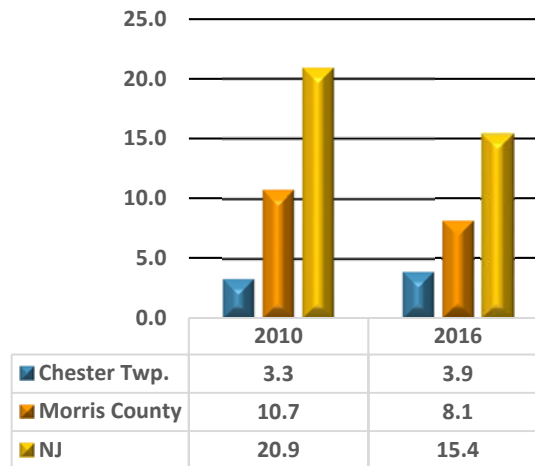

Crime

Violent Crime Rate

Nonviolent Crime Rate

Total Crime Rate

Source: NJ State Police Uniform Crime Reporting Unit: Crime in NJ 2010, 2016 - Crime Rate per 1,000 persons