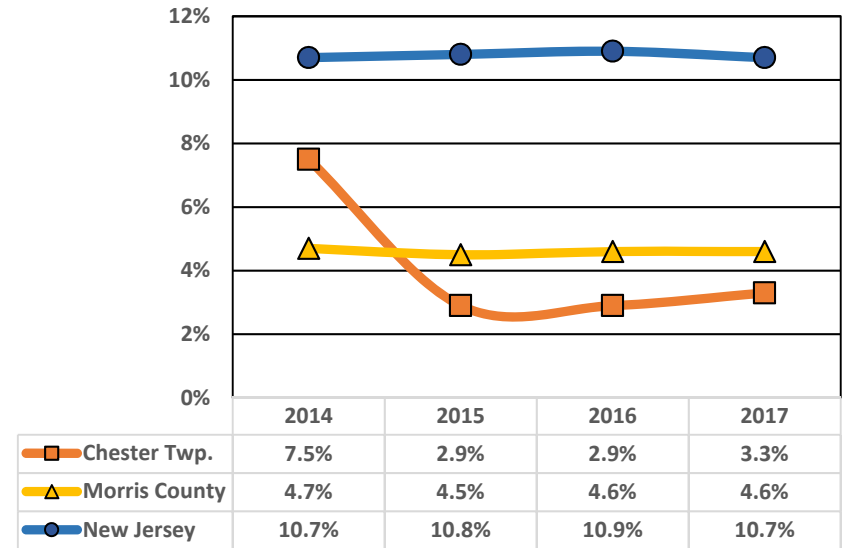

Percent of Residents Paying More Than 30 Percent of Income on Housing

Percent Below Poverty Level

Source: Percent of Income Paid and Poverty Level - U.S. Census ACS 5- Year Estimates 2013- 2017