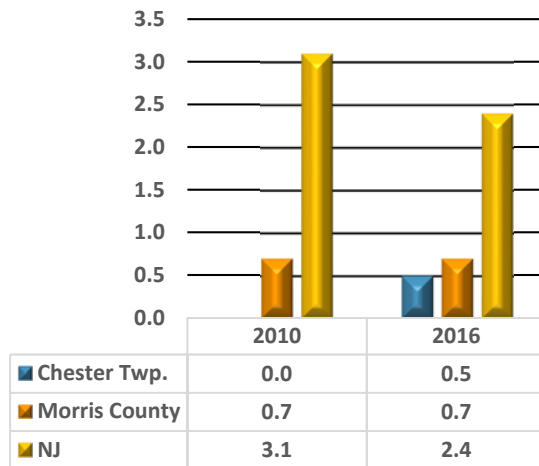

Crime

Violent Crime Rate

Nonviolent Crime Rate

Total Crime Rate

Source: NJ State Police Uniform Crime Reporting Unit: Crime in NJ 2010, 2016 - Crime Rate per 1,000 persons