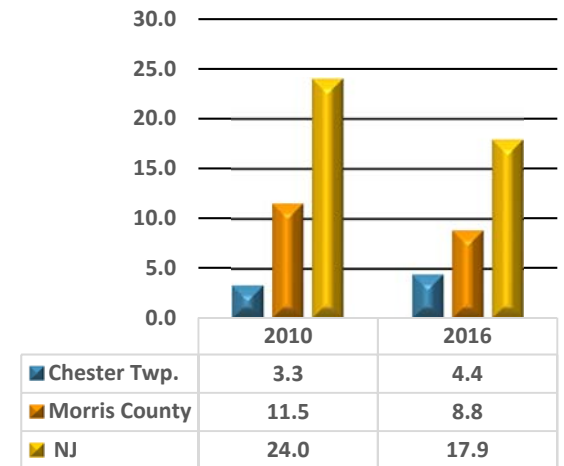

Crime

Violent Crime Rate

Nonviolent Crime Rate

Total Crime Rate

Source: NJ State Police Uniform Crime Reporting Unit: Crime in NJ 2010, 2016 - Crime Rate per 1,000 persons