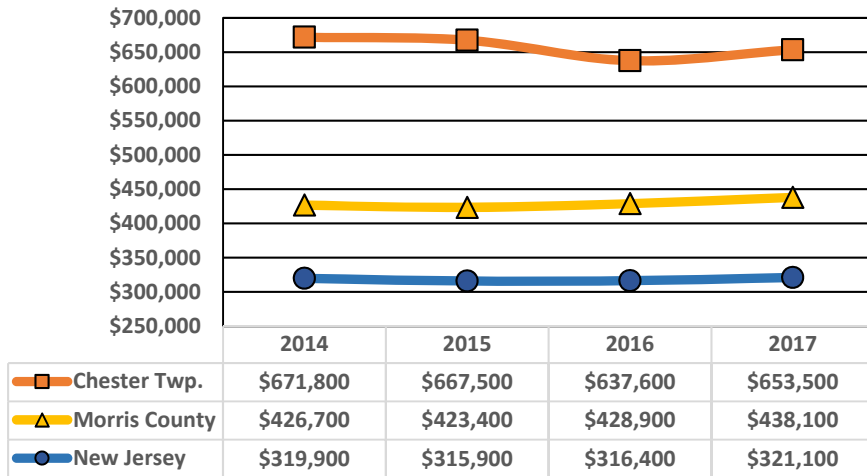

Median Housing Prices