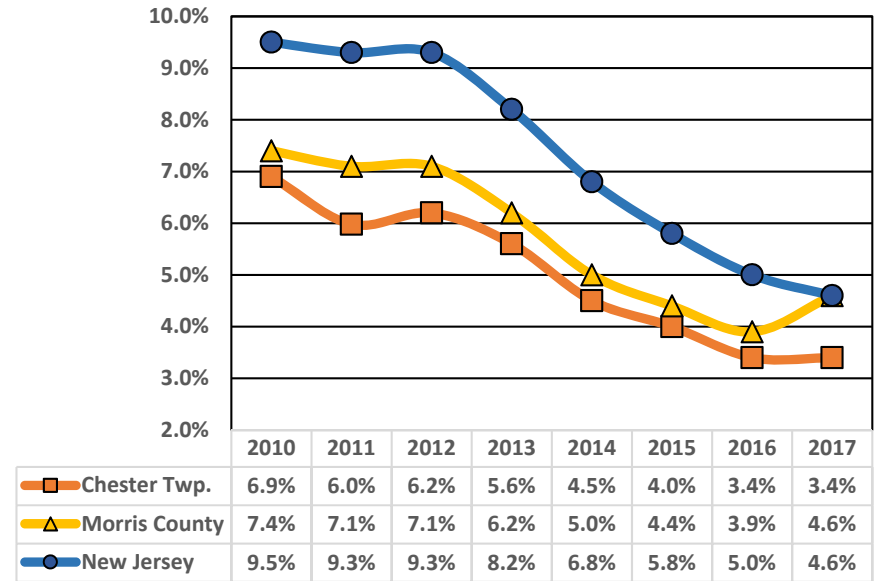

Unemployment Rate

Source: Median Household Income - U.S Census ACS 5-Year Estimates periods 2010-2013 to 2013-2017 / Source: Unemployment - NJ Department of Labor and Workforce Development