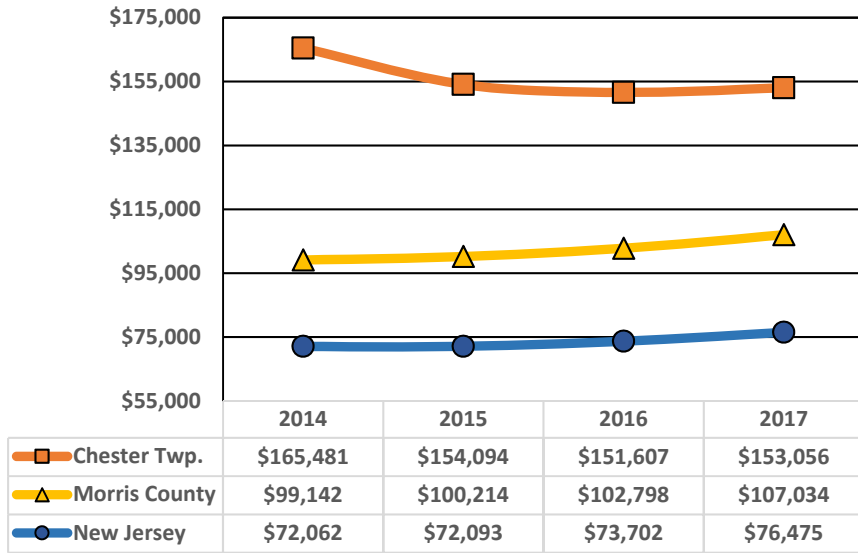

Economic Indicators

Median Household Income