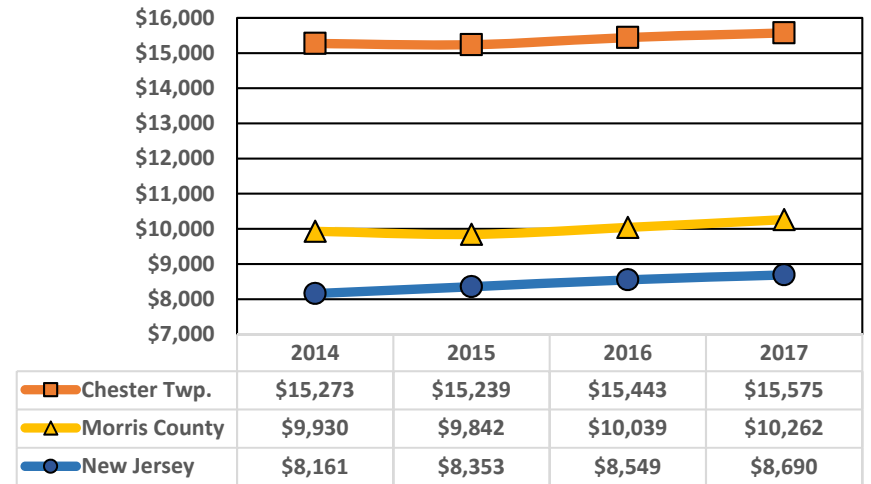

Average Residential Property Tax

Source: Median Housing Prices- U.S Census ACS 5-Year Estimates periods 2010-2014 to 2013-2017 / Source: Average Residential Property Tax - NJ Department of Community Affairs Property Tax Tables 2014 - 2017