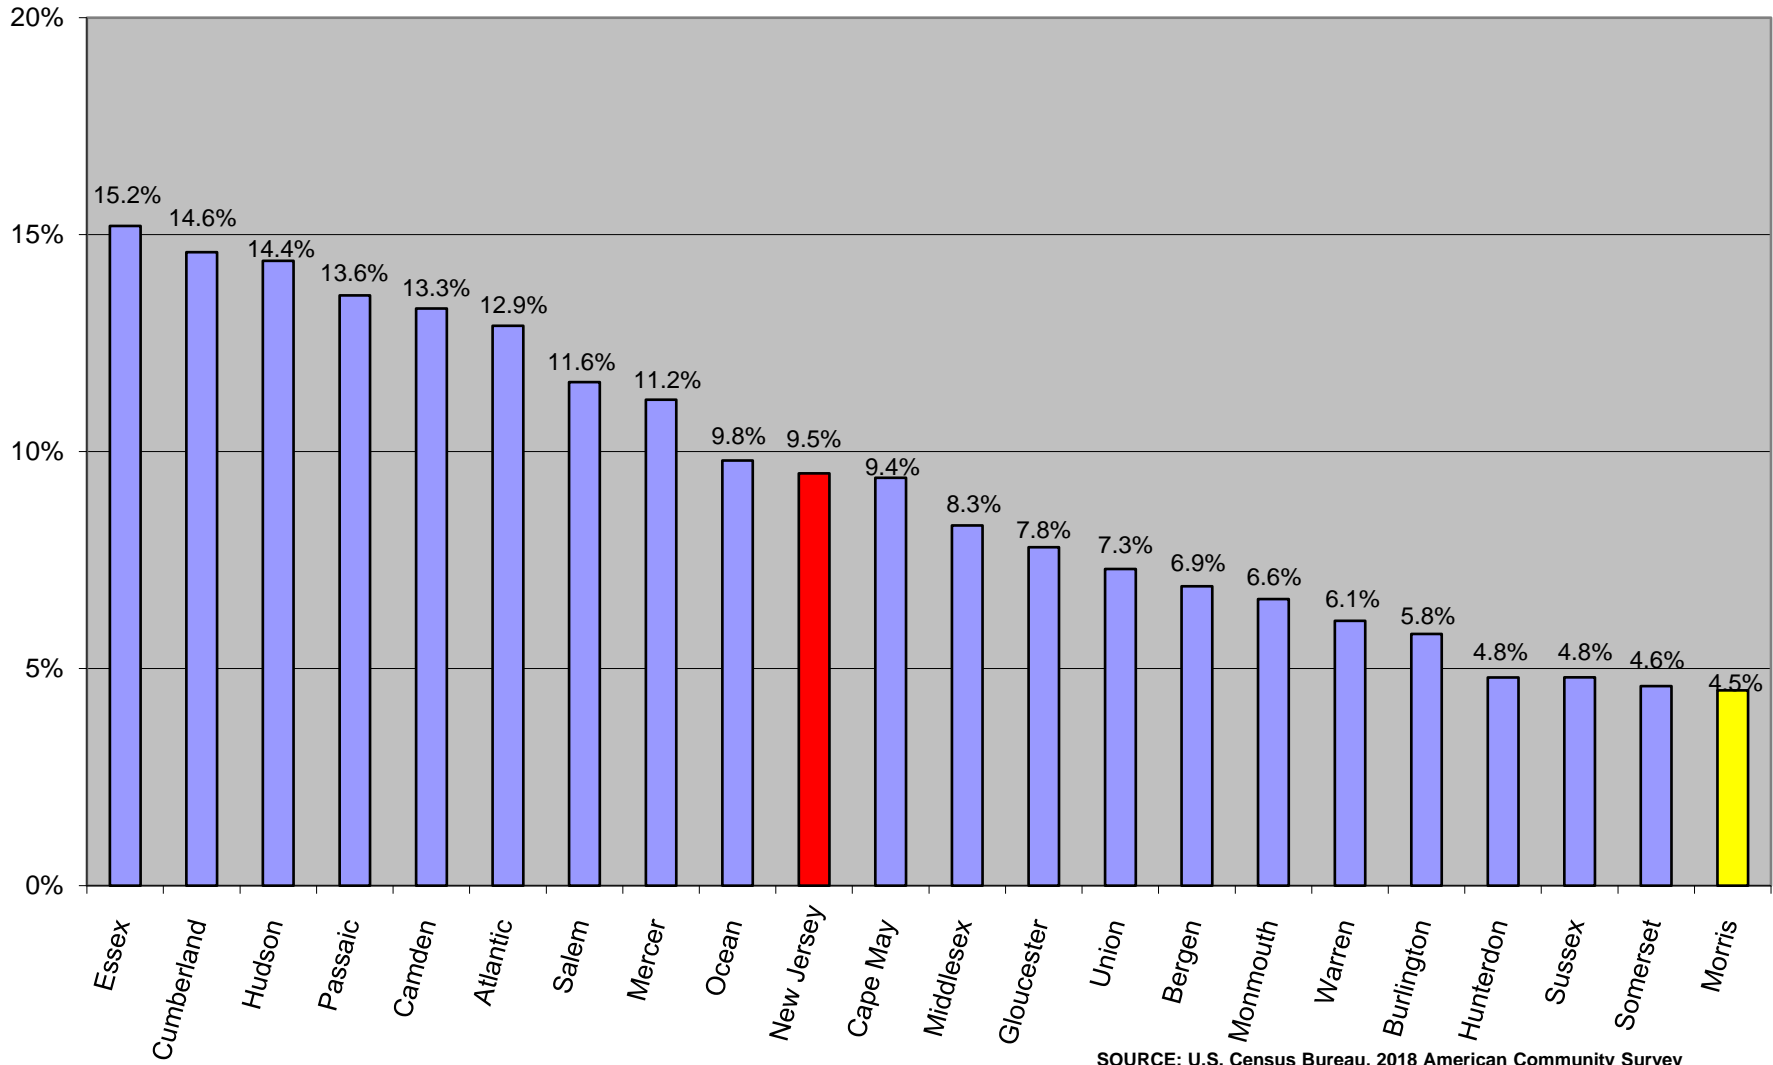

Poverty Rate by County, 2018

Individuals

SOURCE: U.S. Census Bureau, 2018 American Community Survey
Chart Revised: September 2019