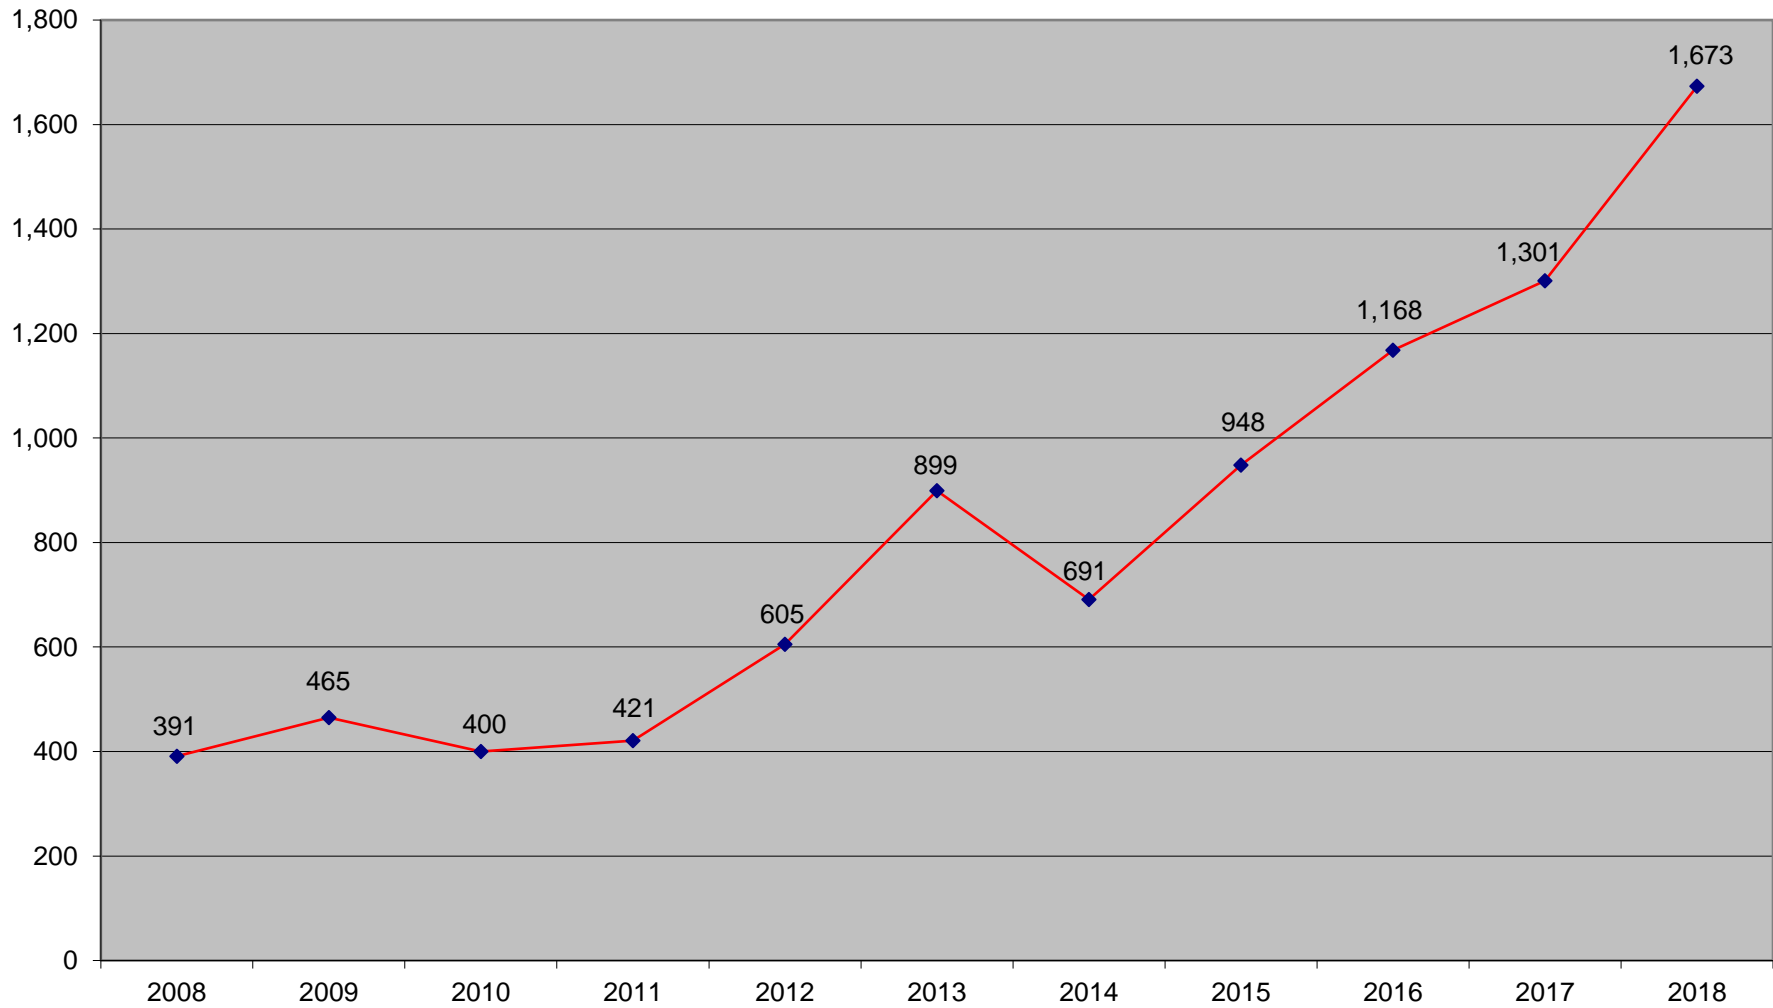

## New Housing Units Authorized by Building Permits, 2008 - 2018 Morris County

SOURCE: N.J. Department of Community Affairs  
Chart Revised: September 2019