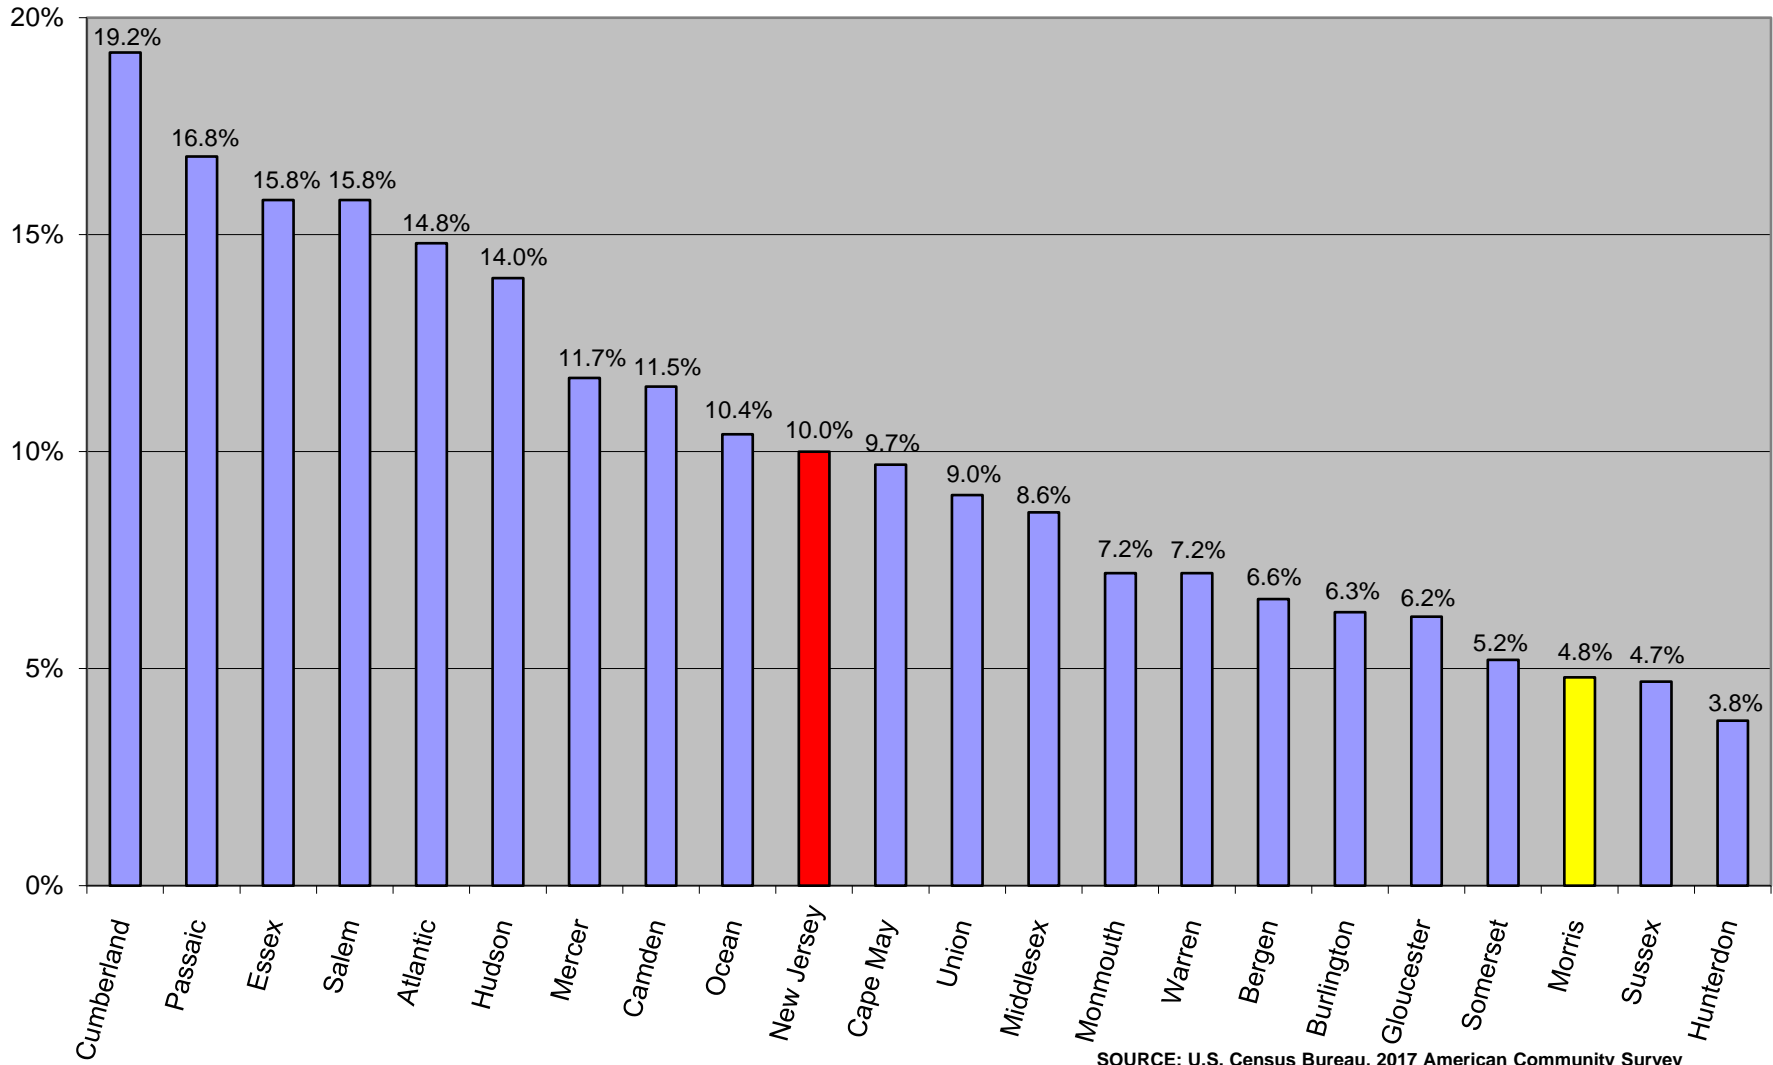

Poverty Rate by County, 2017

Individuals

SOURCE: U.S. Census Bureau, 2017 American Community Survey
Chart Revised: September 2018