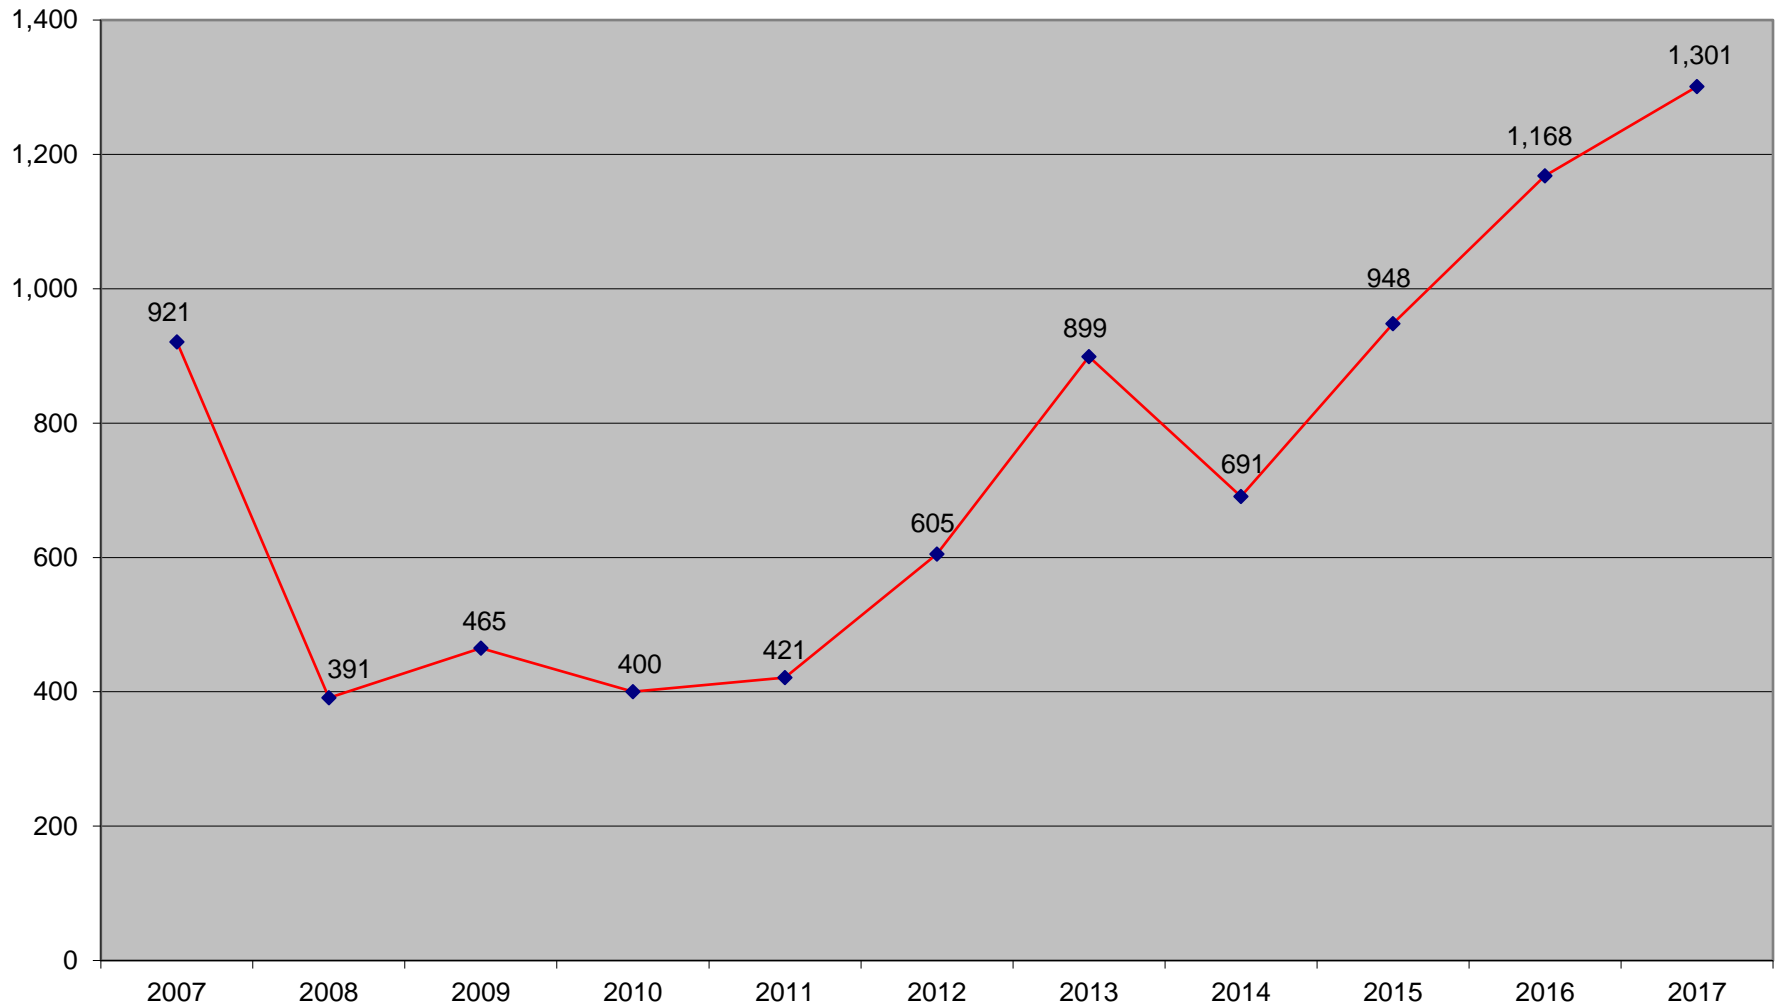

## New Housing Units Authorized by Building Permits, 2007 - 2017 Morris County

SOURCE: N.J. Department of Community Affairs  
Chart Revised: September 2018