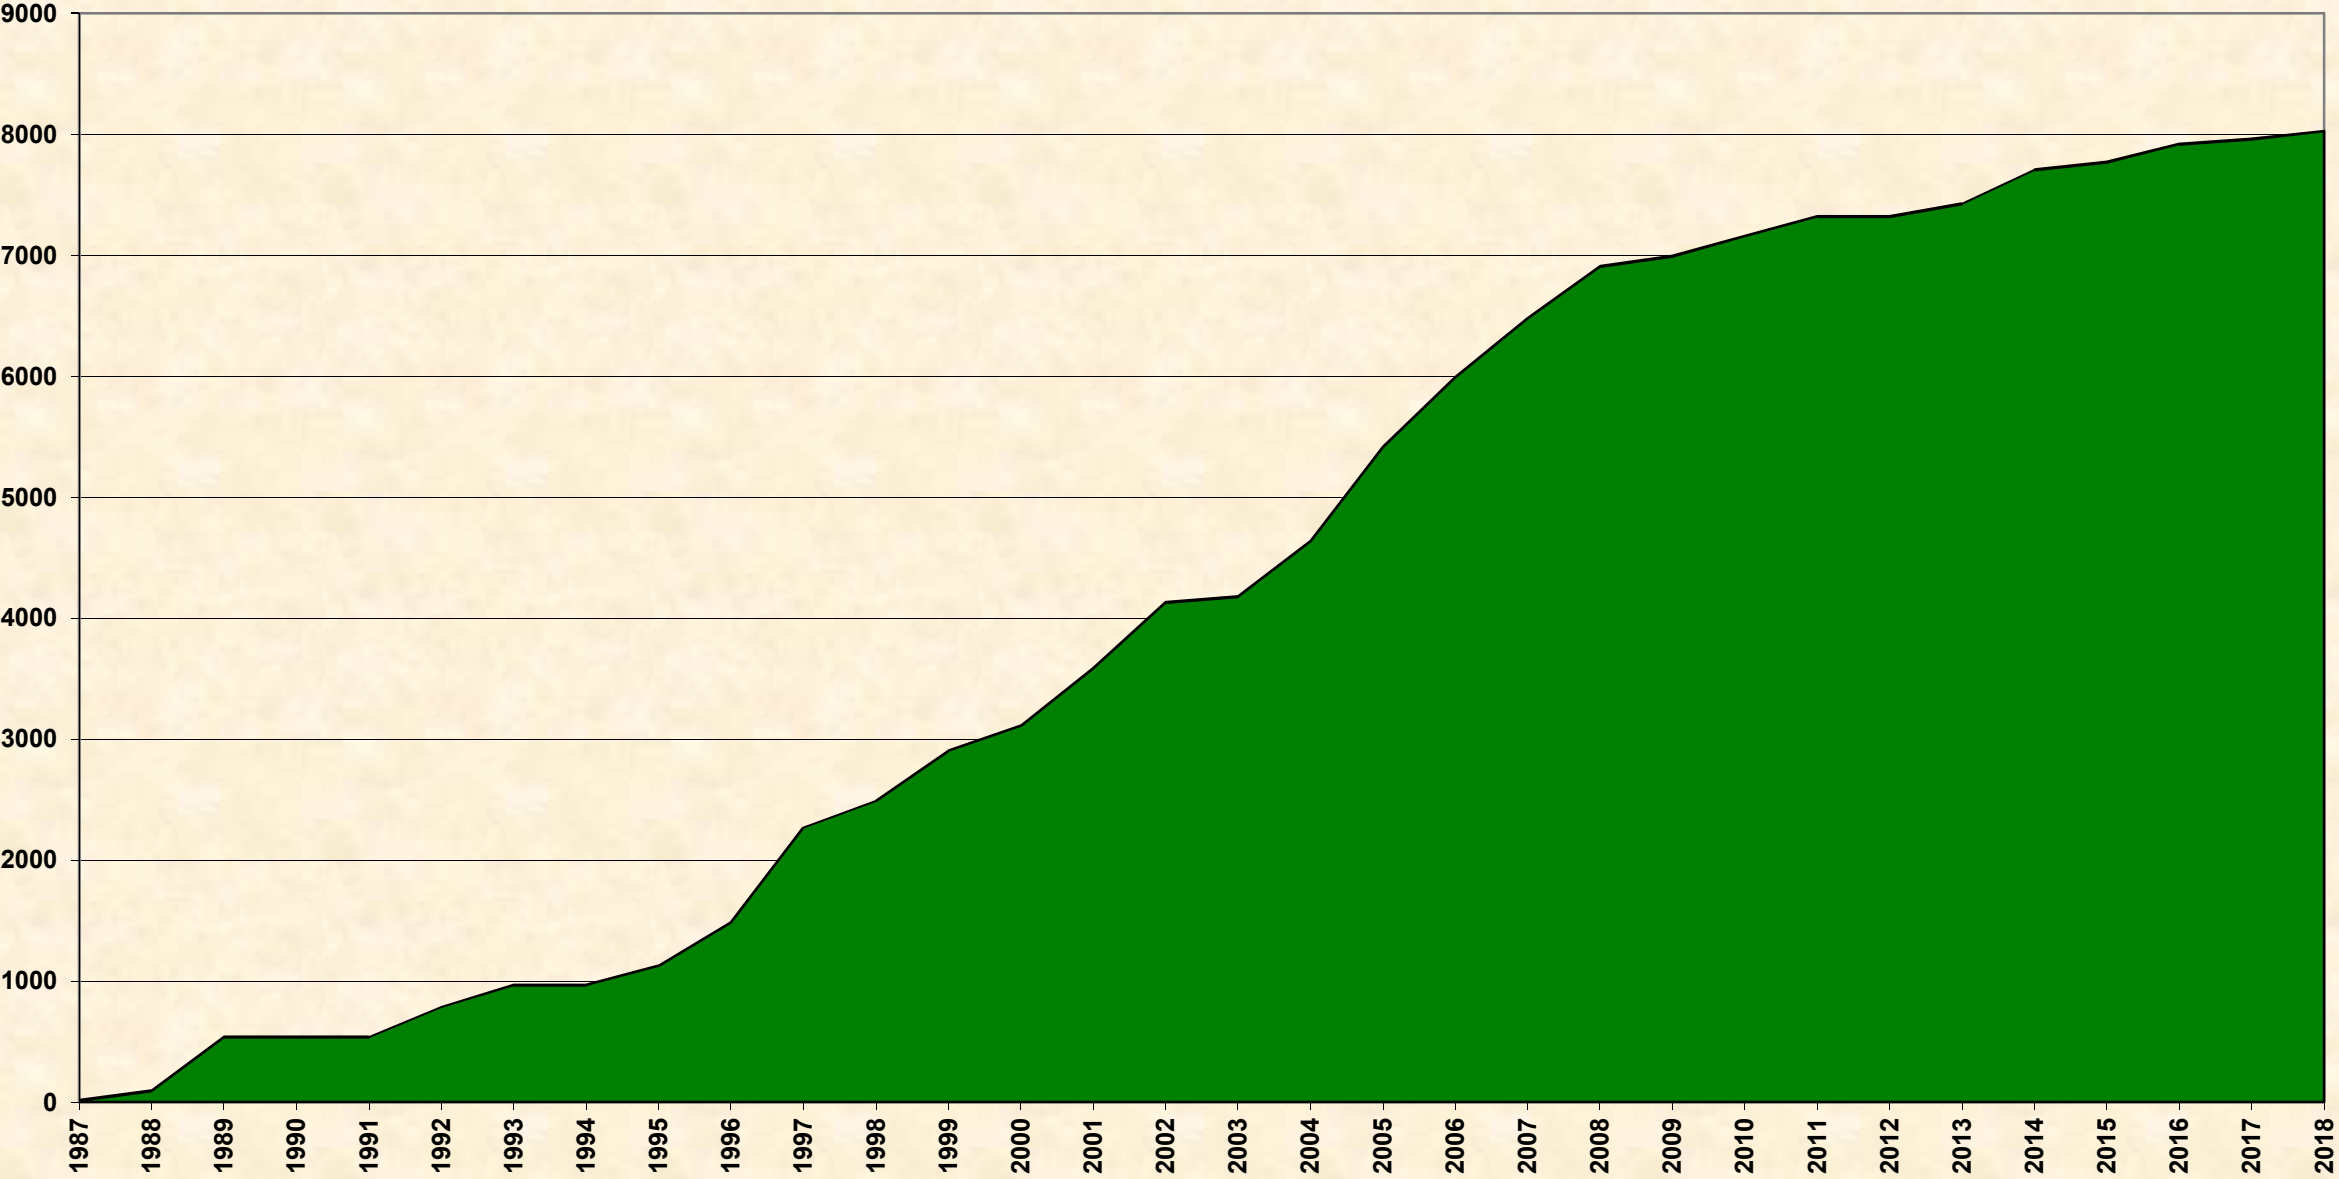

# MORRIS COUNTY FARMLAND PRESERVATION CUMULATIVE ACRES PRESERVED

Acres

Acres Preserved as of July 10, 2018 - 8,026

Year