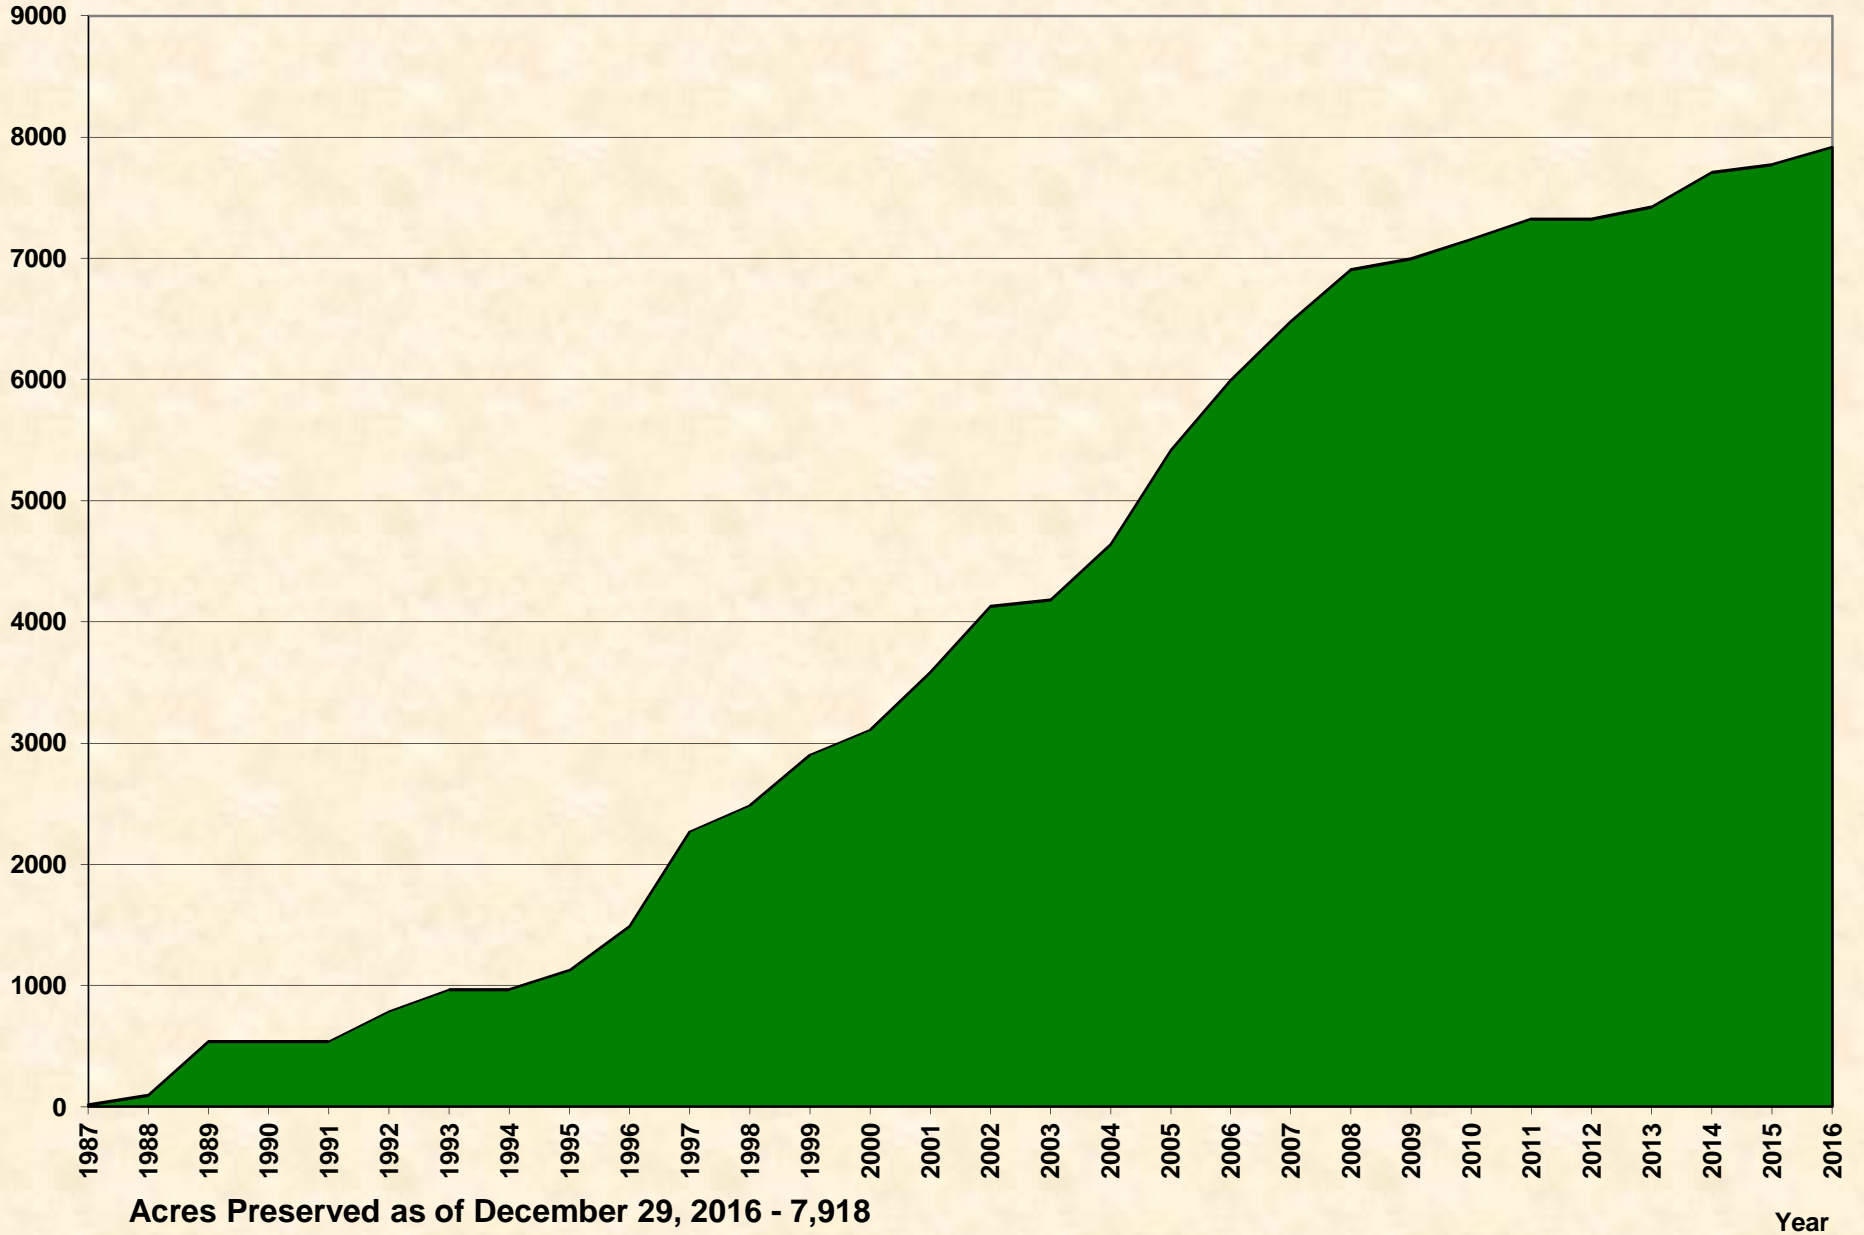

# MORRIS COUNTY FARMLAND PRESERVATION CUMULATIVE ACRES PRESERVED

Acres

Acres Preserved as of December 29, 2016 - 7,918

Year