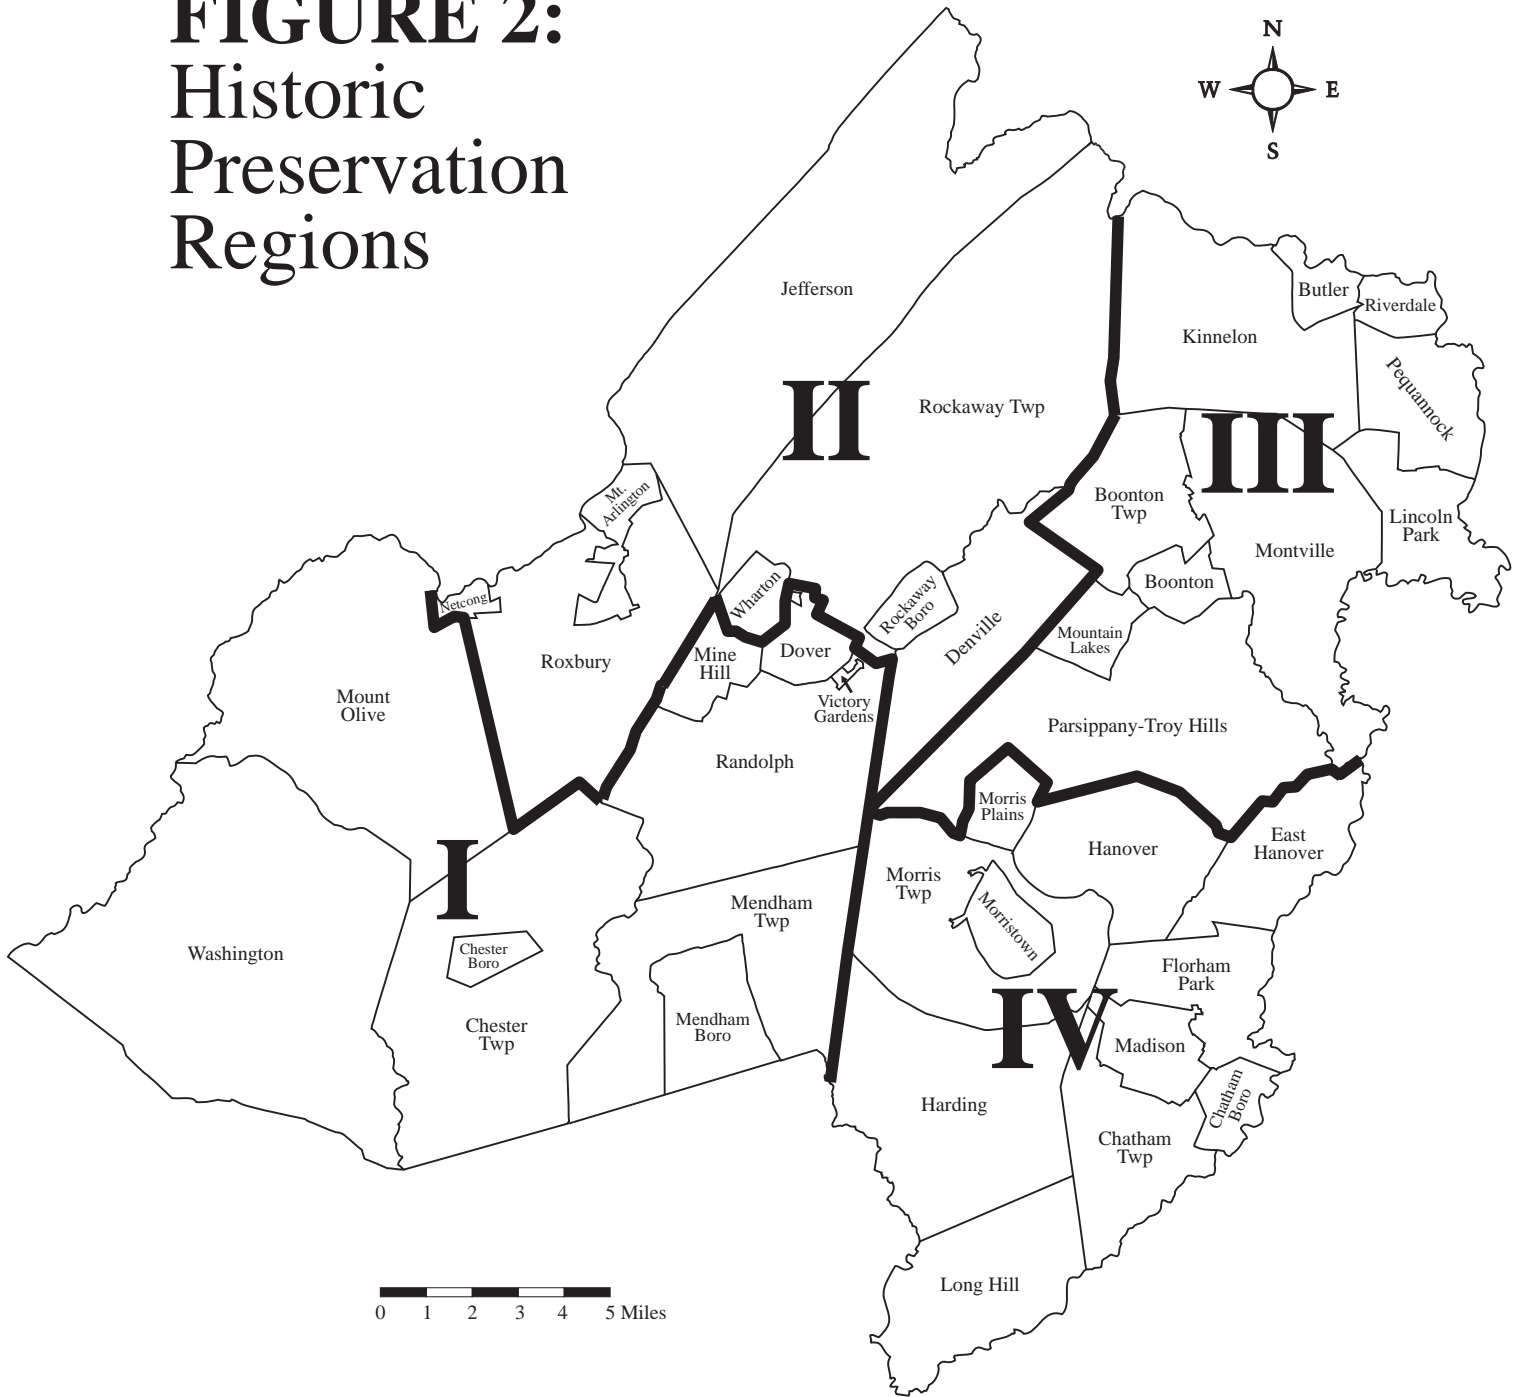

FIGURE 2: Historic Preservation Regions

Region I

Chester Boro.
Chester Twp.
Dover
Mendham Boro.
Mendham Twp.
Mine Hill
Mt. Olive
Randolph
Victory Gardens
Washington

Region II

Denville
Jefferson
Mt. Arlington
Netcong
Rockaway Boro.
Rockaway Twp.
Roxbury
Wharton

Region III

Boonton Town
Boonton Twp.
Butler
Kinnelon
Lincoln Park
Montville
Mt. Lakes
Parsippany
Pequannock
Riverdale

Region IV

Chatham Boro.
Chatham Twp.
East Hanover
Florham Park
Hanover
Harding
Long Hill
Madison
Morris Plains
Morristown
Morris Twp.