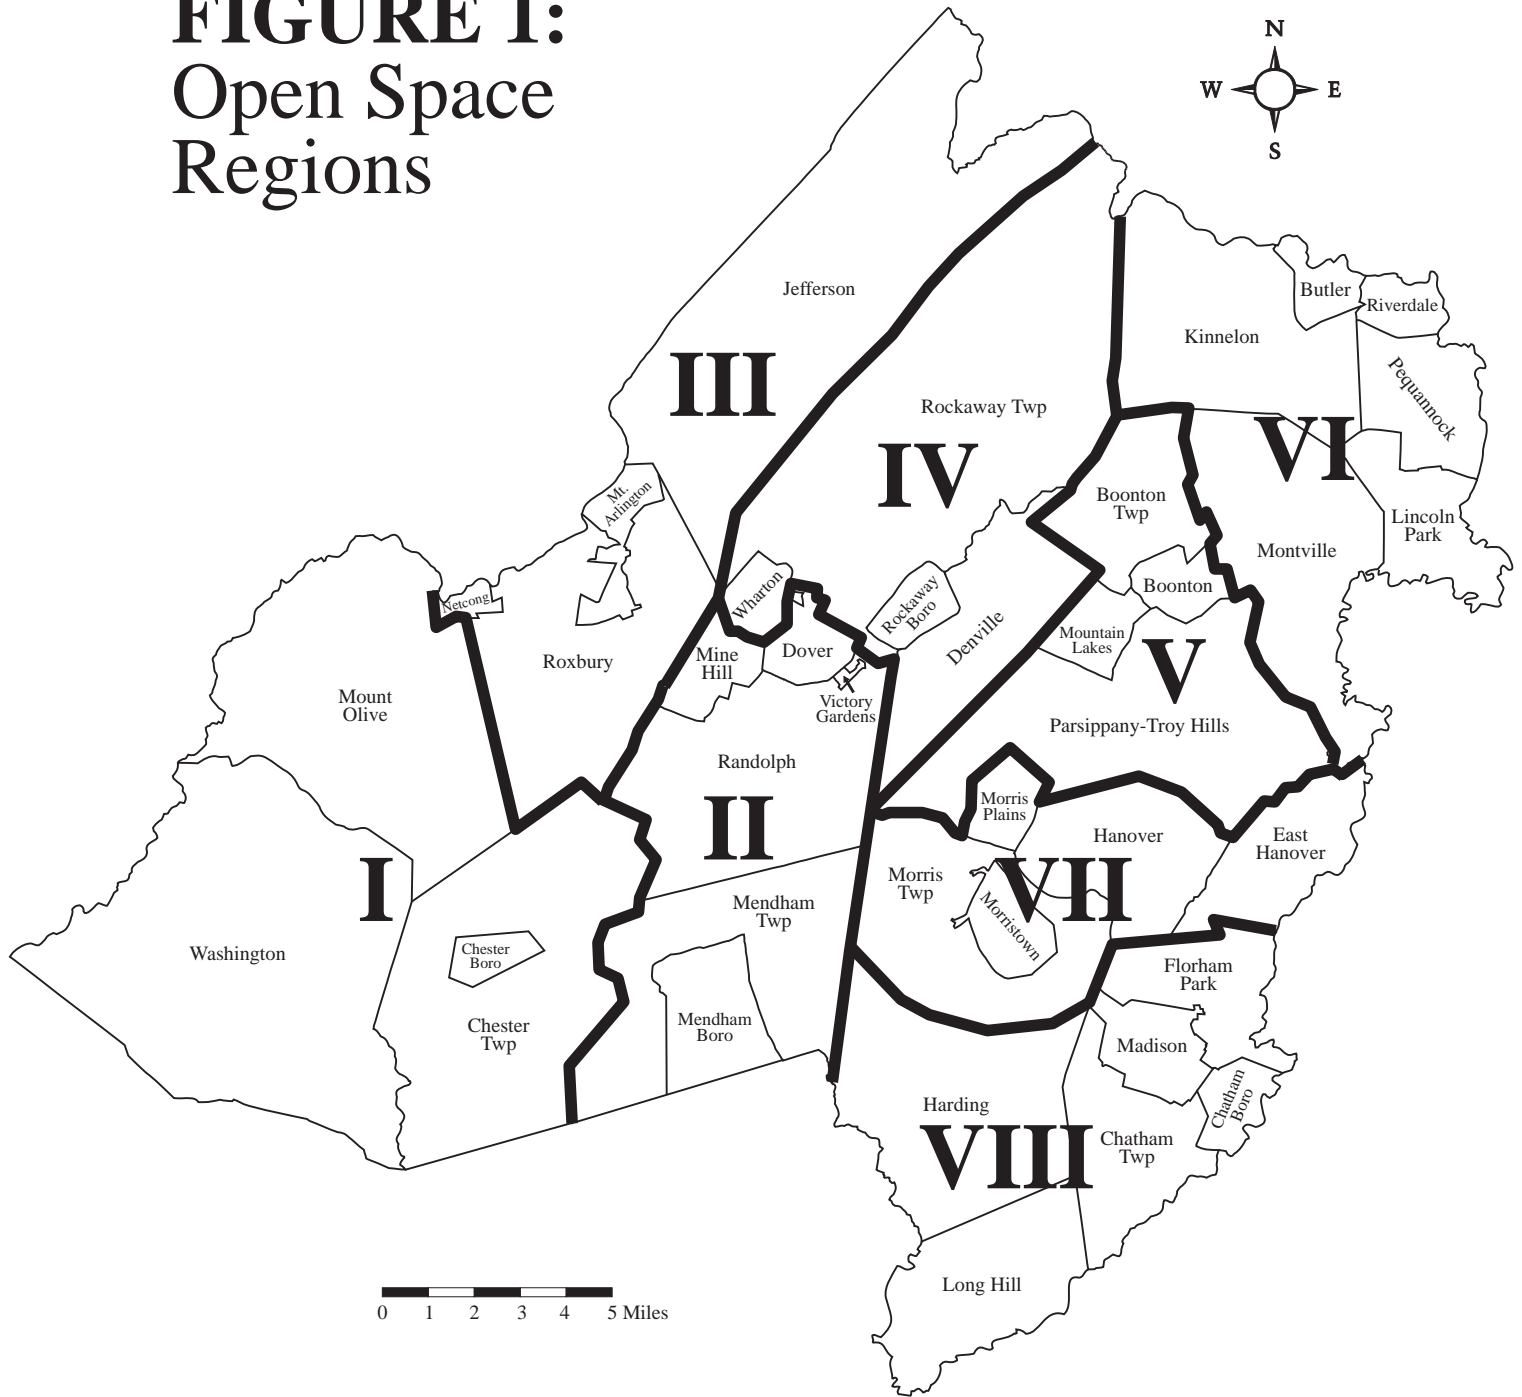

FIGURE 1: Open Space Regions

<u>Region I</u>	<u>Region II</u>	<u>Region III</u>	<u>Region IV</u>	<u>Region V</u>	<u>Region VI</u>	<u>Region VII</u>	<u>Region VIII</u>
Mt. Olive	Mendham Boro.	Roxbury	Rockaway Twp.	Parsippany	Pequannock	Morristown	Madison
Washington	Mine Hill	Mt. Arlington	Denville	Mt. Lakes	Butler	Morris Plains	Chatham Boro.
Chester Twp.	Randolph	Jefferson	Rockaway Boro.	Boonton Twp.	Lincoln Park	East Hanover	Chatham Twp.
Chester Boro.	Mendham Twp.	Netcong	Wharton	Boonton Town	Kinnelon	Hanover	Florham Park
	Victory Gardens				Montville	Morris Twp.	Harding
	Dover				Riverdale		Long Hill

Municipalities are listed in order of rotation on the Open Space Trust Fund Committee.